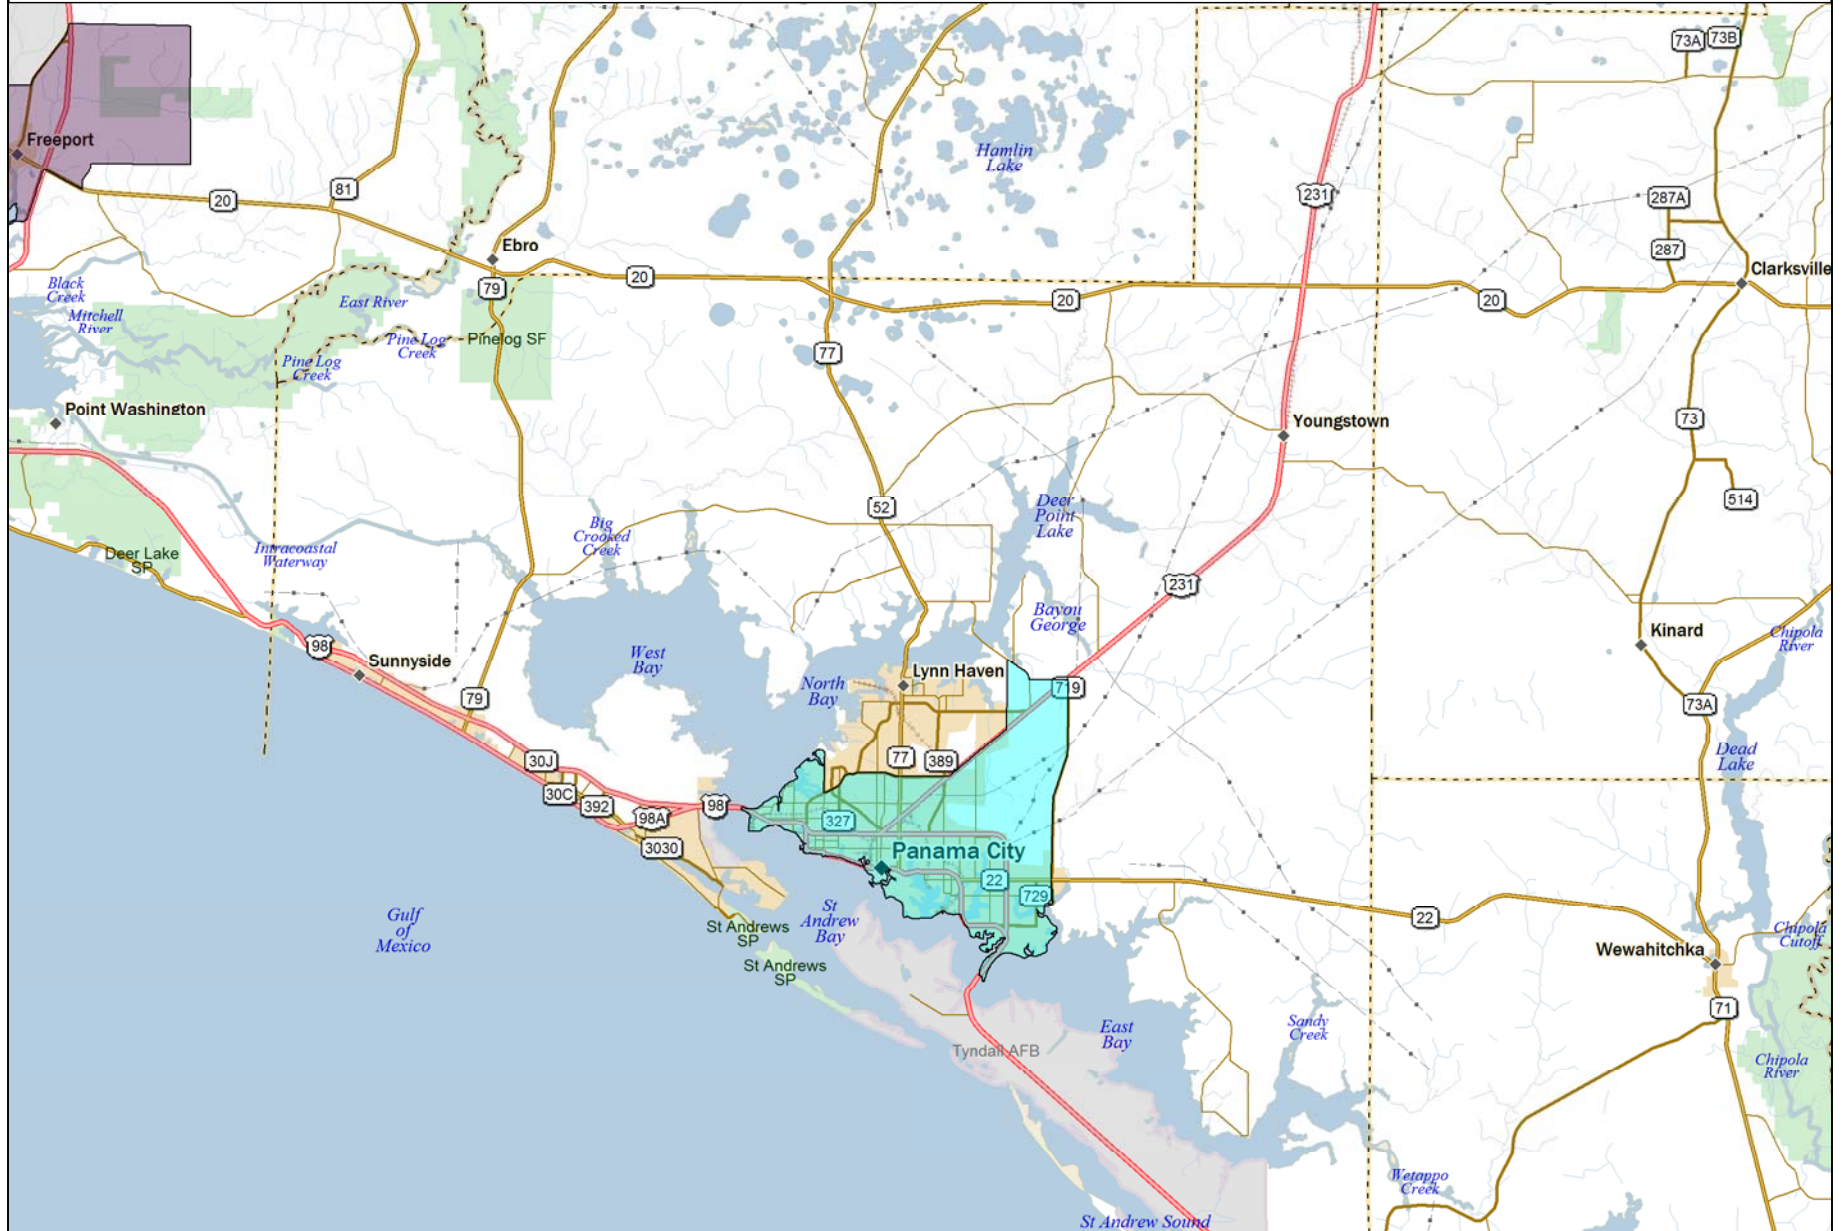

# Bay County

Data use subject to license.

© DeLorme. DeLorme Street Atlas USA® 2013.

www.delorme.com

Scale 1 : 400,000

1" = 6.31 mi

Data Zoom 9-0