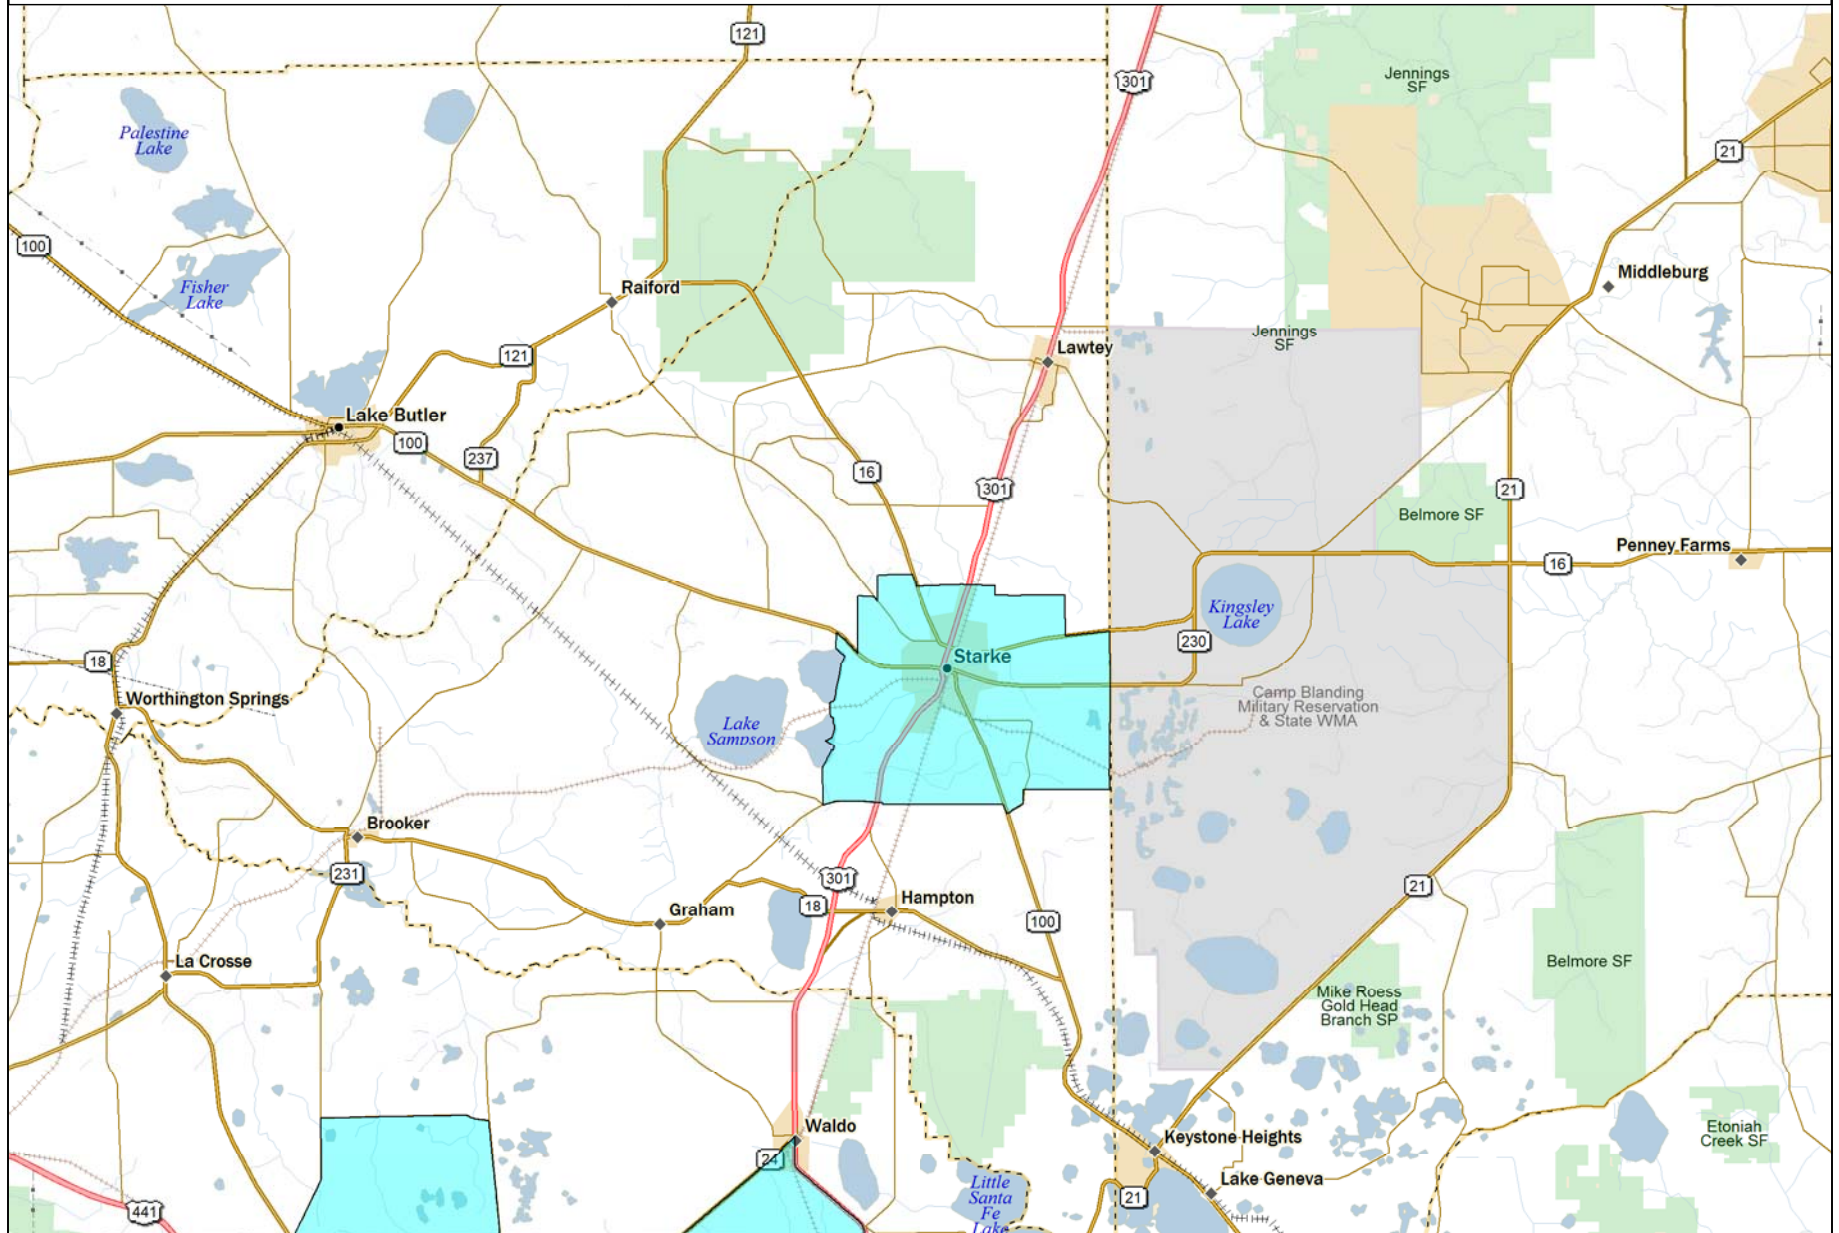

# Bradford County

Data use subject to license.

© DeLorme. DeLorme Street Atlas USA® 2013.

www.delorme.com

Scale 1 : 275,000

1" = 4.34 mi

Data Zoom 9-5