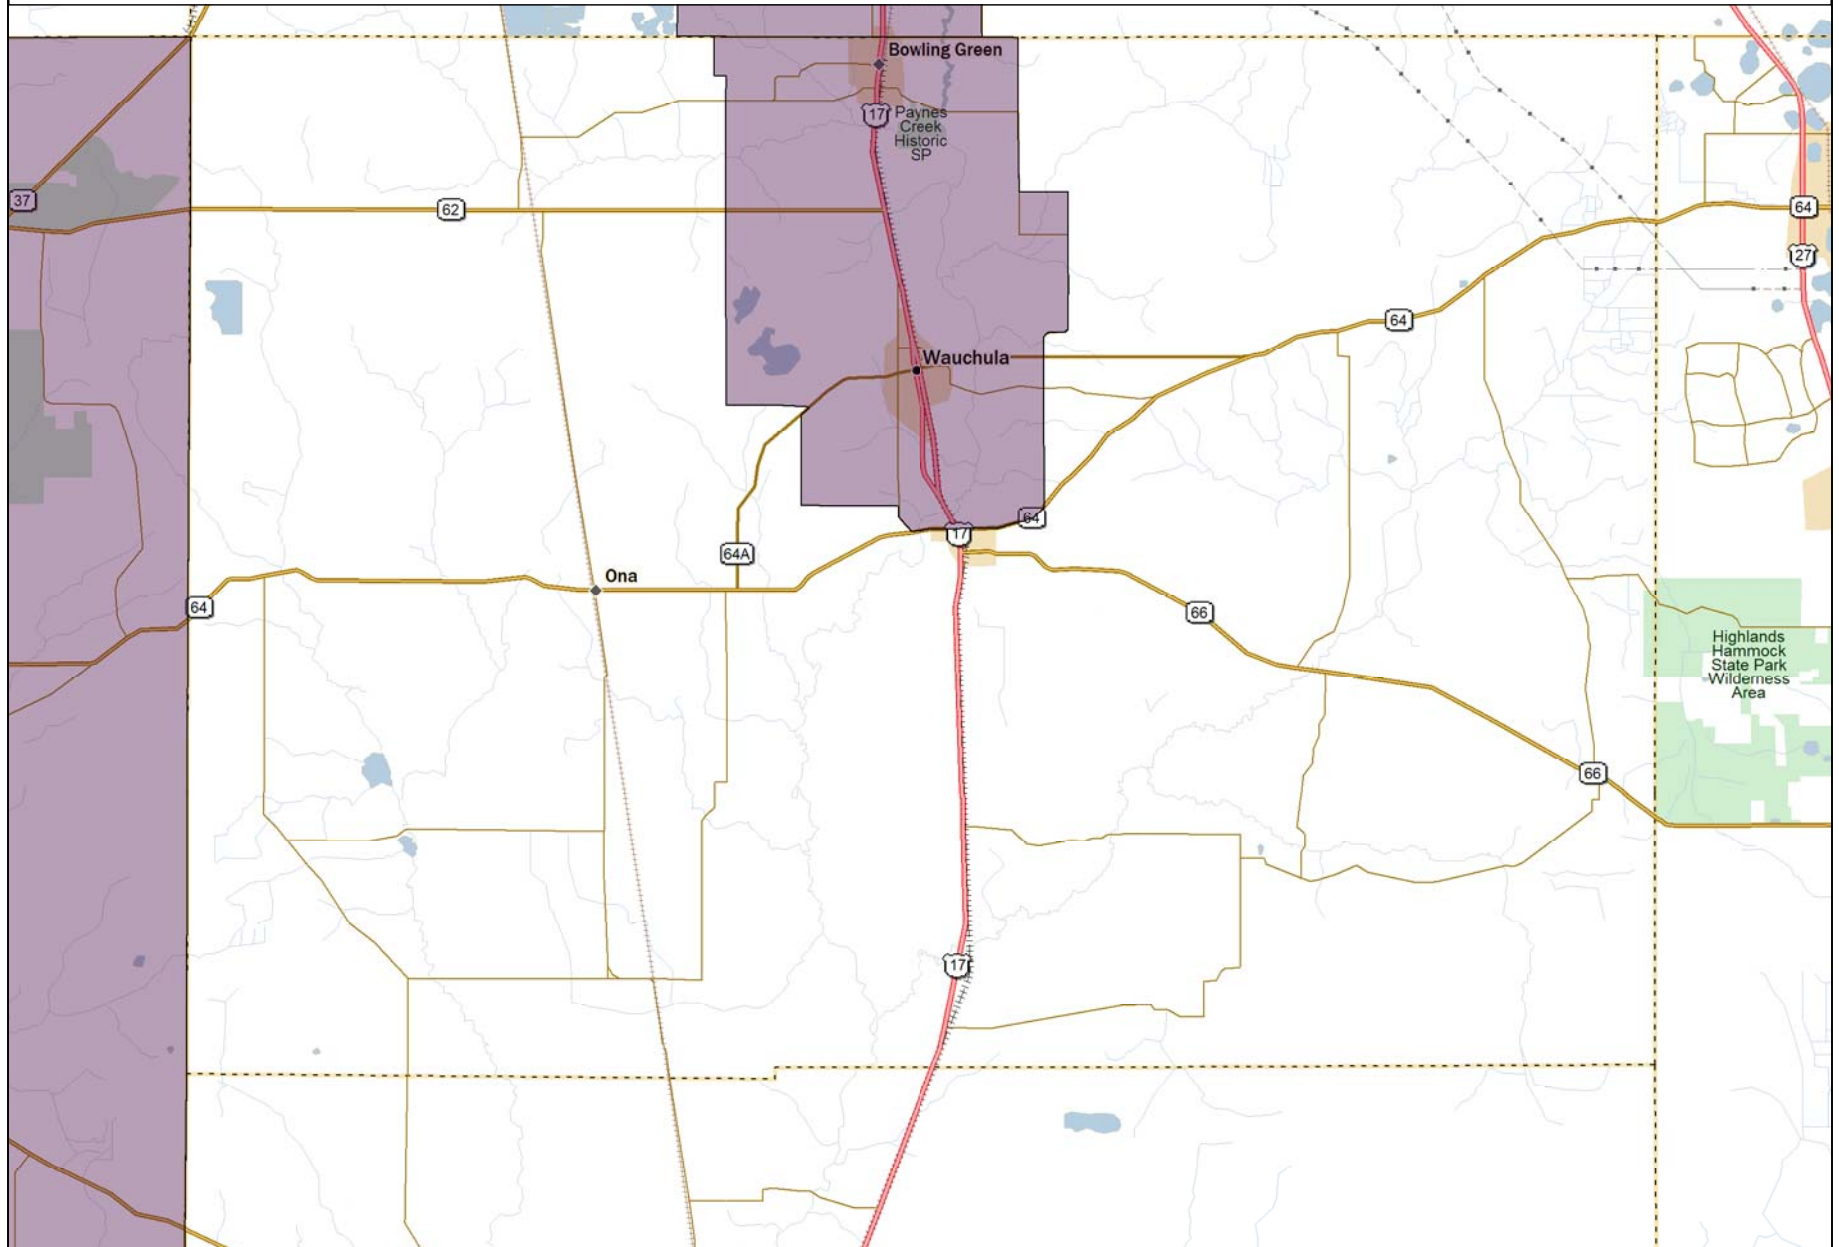

Hardee County

Data use subject to license.

© DeLorme. DeLorme Street Atlas USA® 2013.

www.delorme.com

Scale 1 : 250,000

1" = 3.95 mi

Data Zoom 9-6