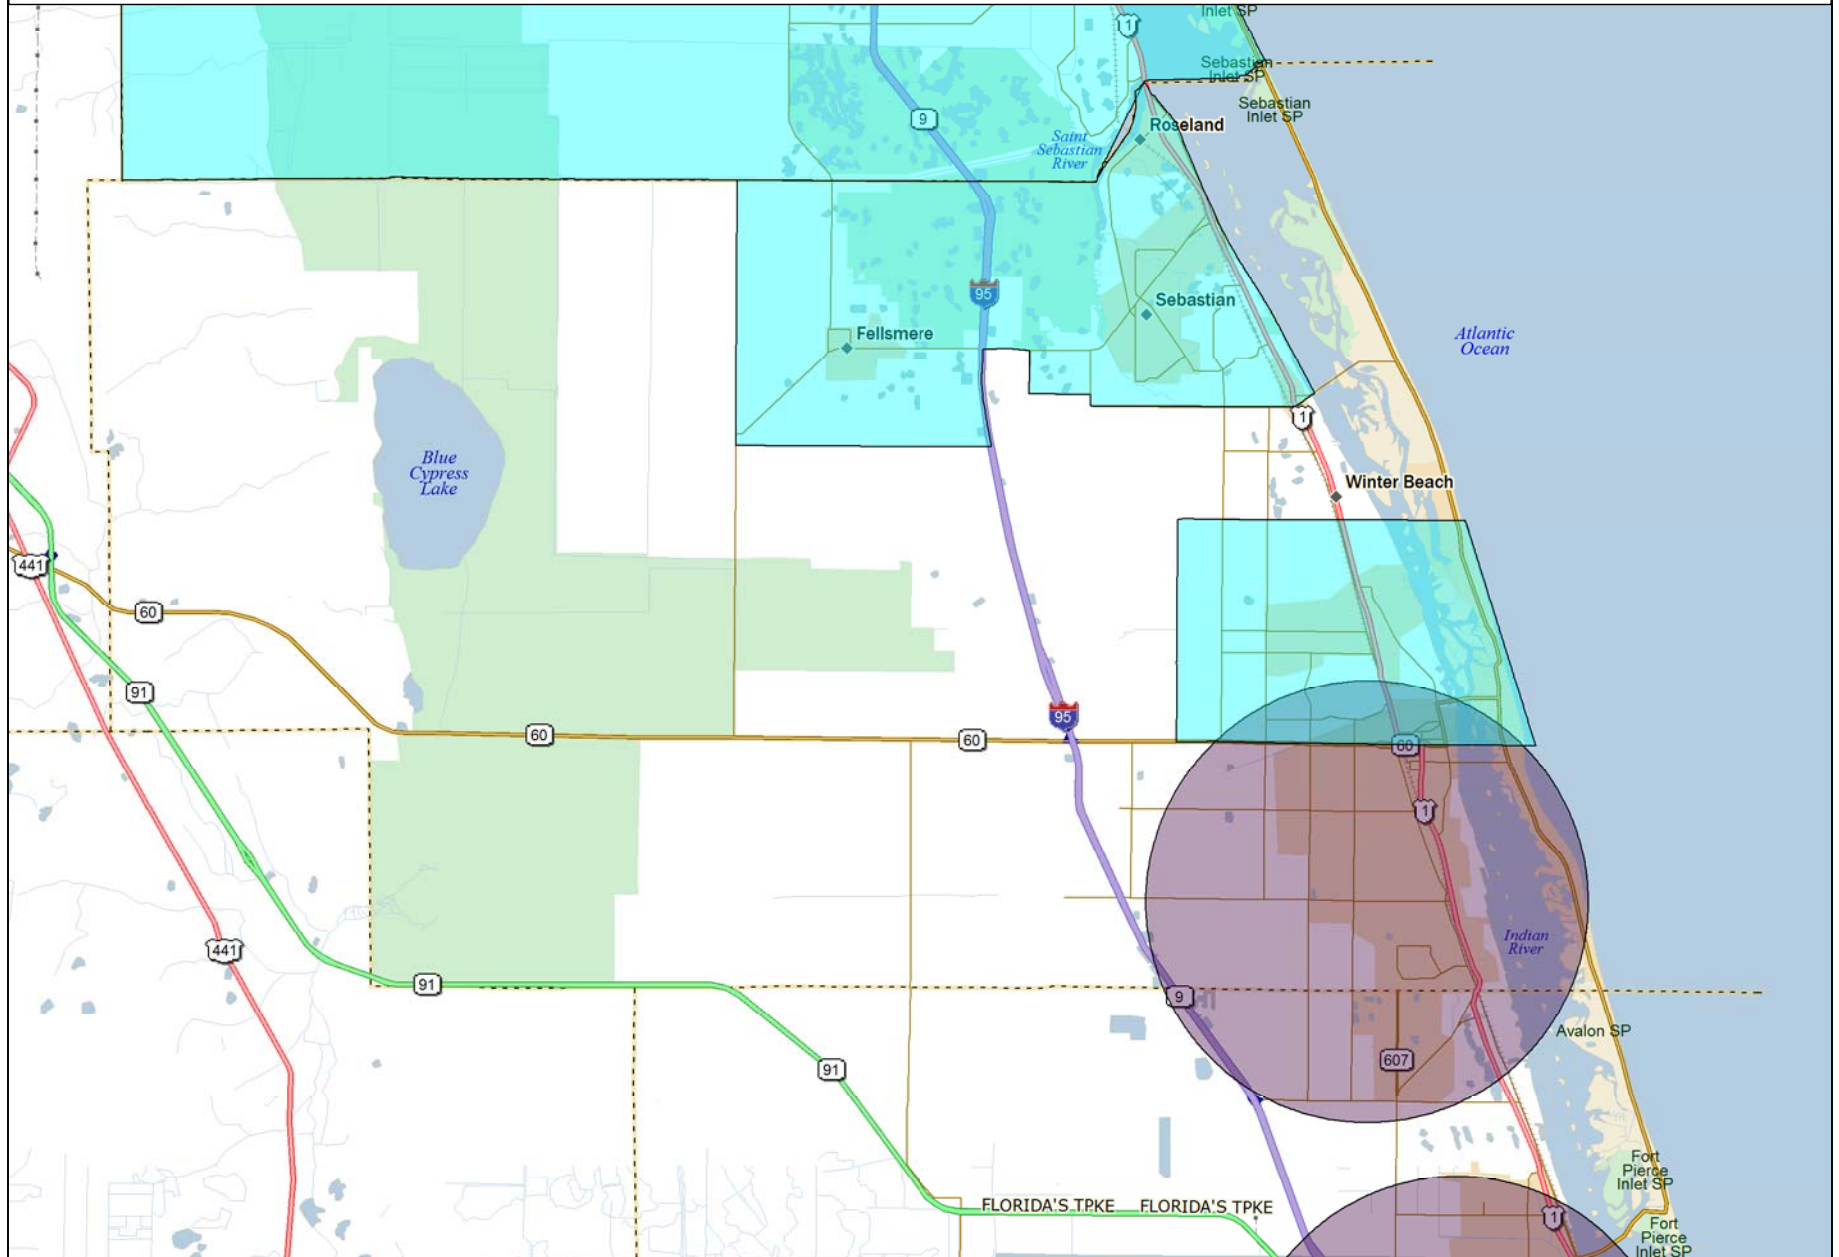

Indian River County

Data use subject to license.

© DeLorme. DeLorme Street Atlas USA® 2013.

www.delorme.com

Scale 1 : 275,000

1" = 4.34 mi

Data Zoom 9-5