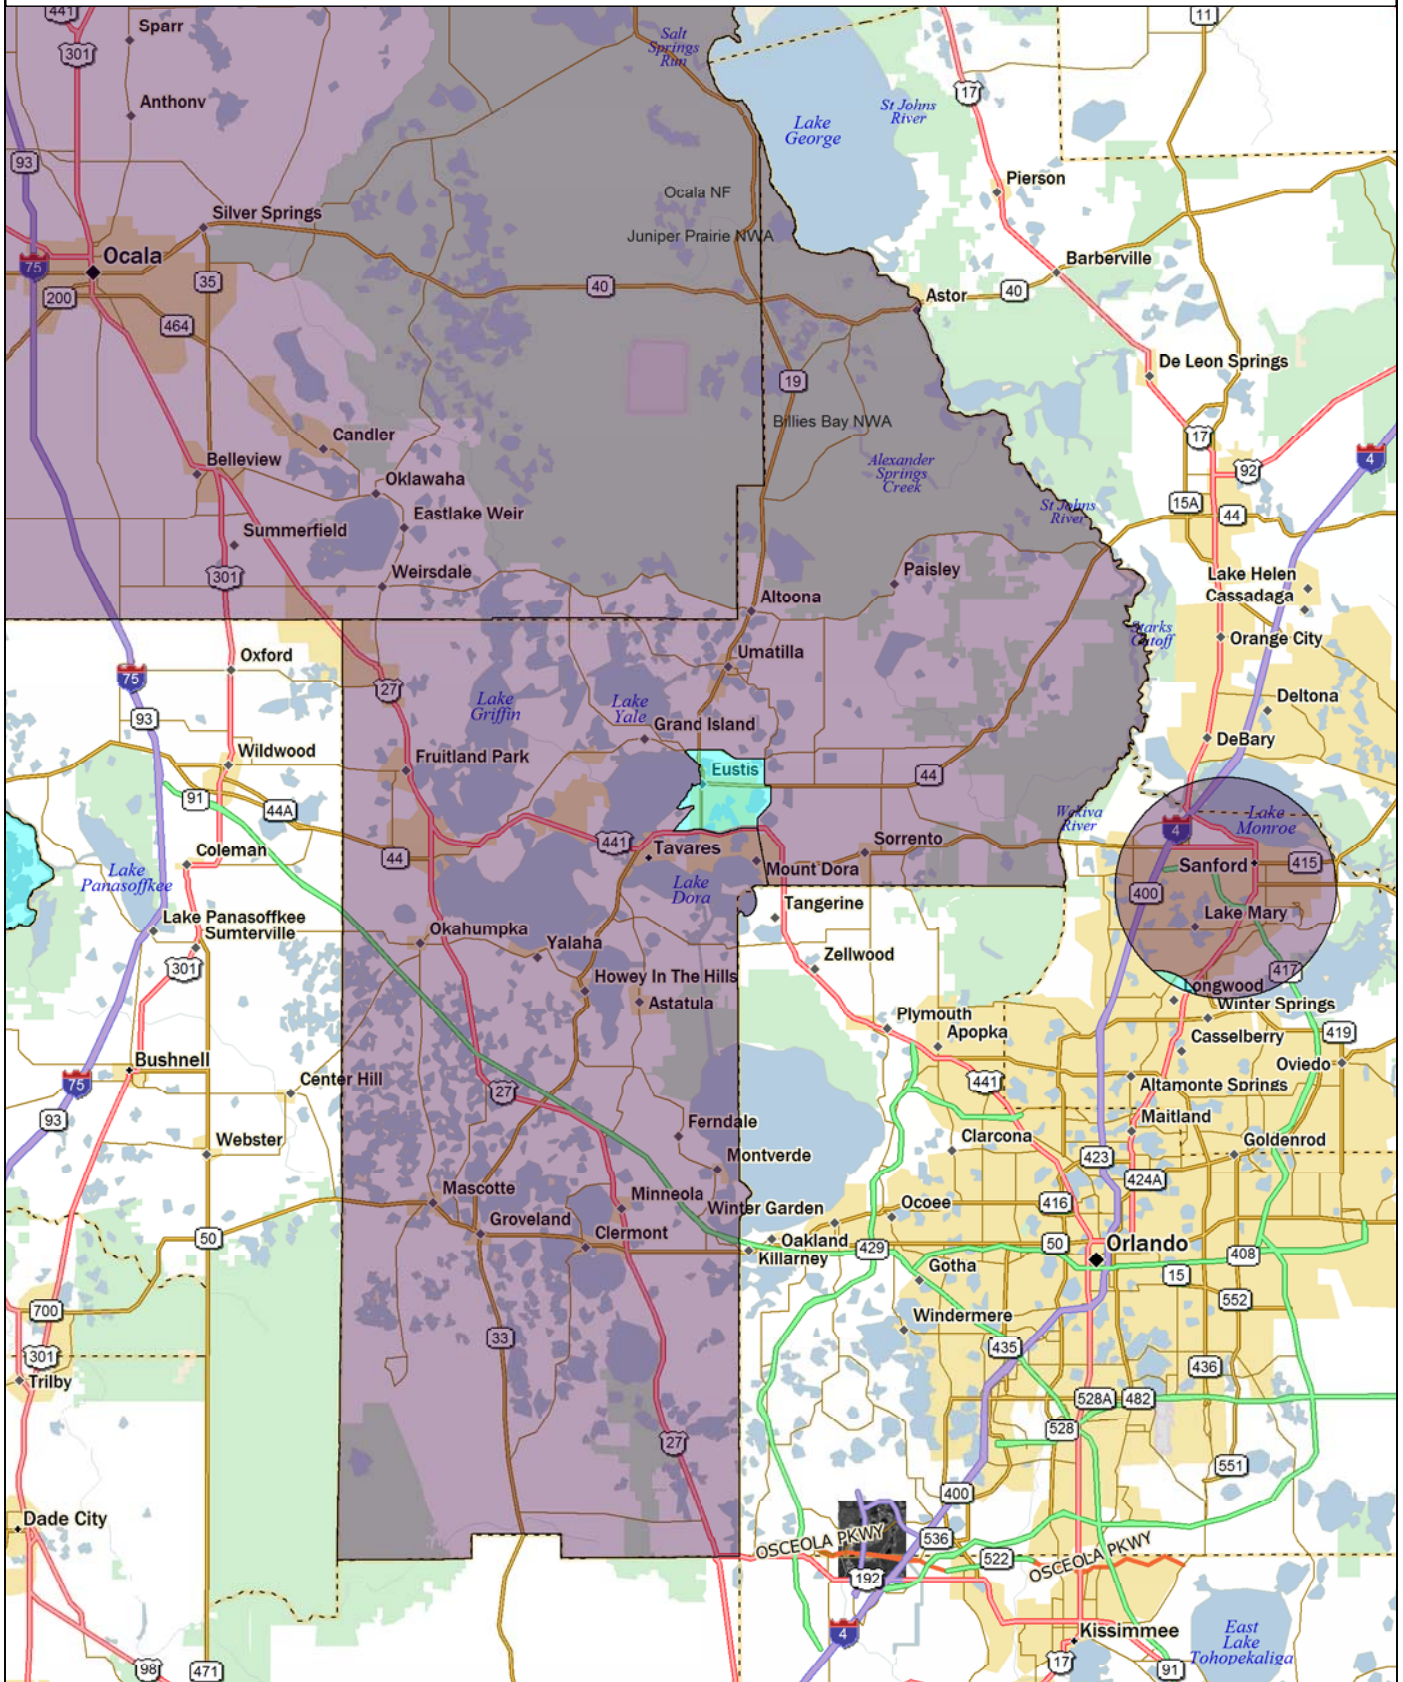

# Lake County

Data use subject to license.

© DeLorme. DeLorme Street Atlas USA® 2013.

www.delorme.com

Scale 1 : 550,000

1" = 8.68 mi

Data Zoom 8-5