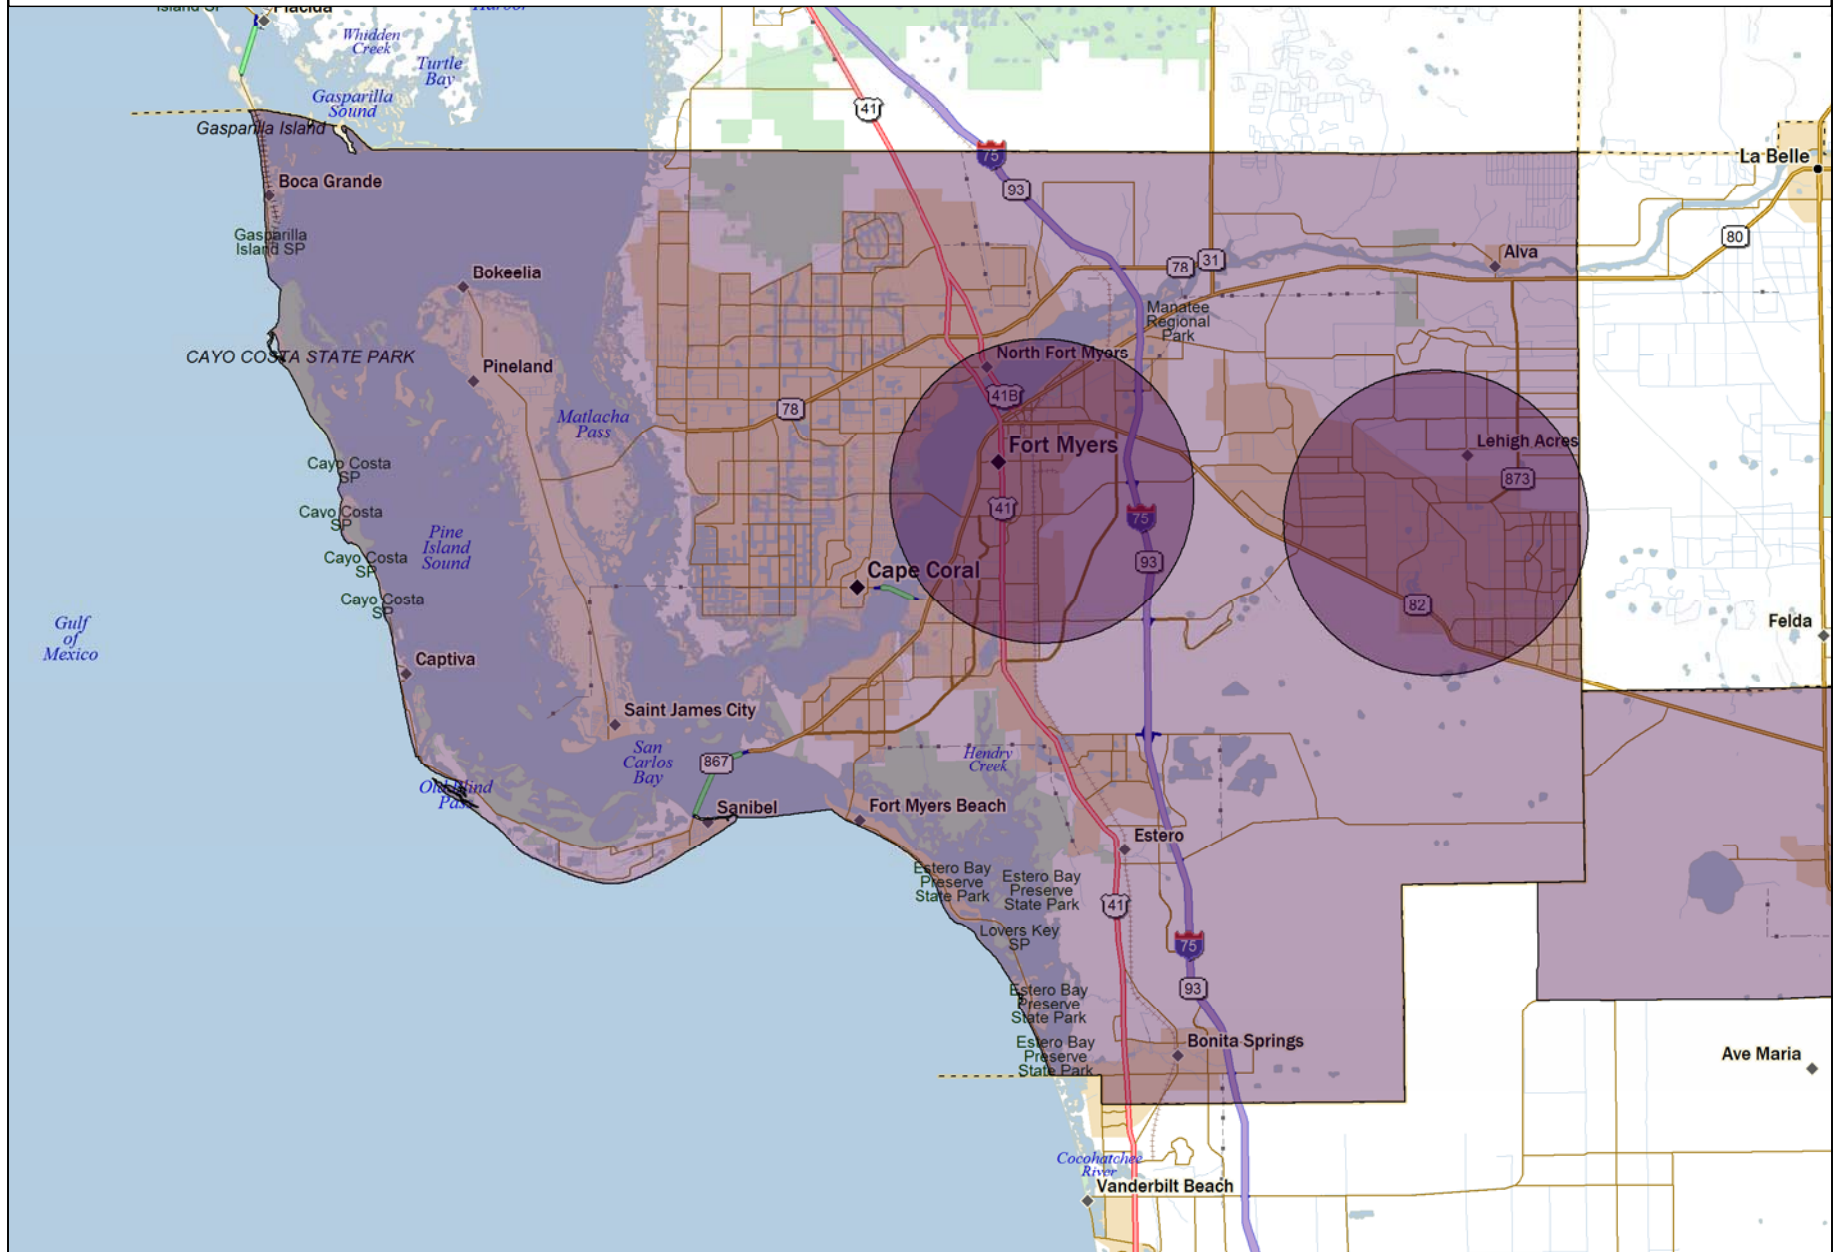

# Lee County

Data use subject to license.

© DeLorme. DeLorme Street Atlas USA® 2013.

www.delorme.com

Scale 1 : 400,000

1" = 6.31 mi

Data Zoom 9-0