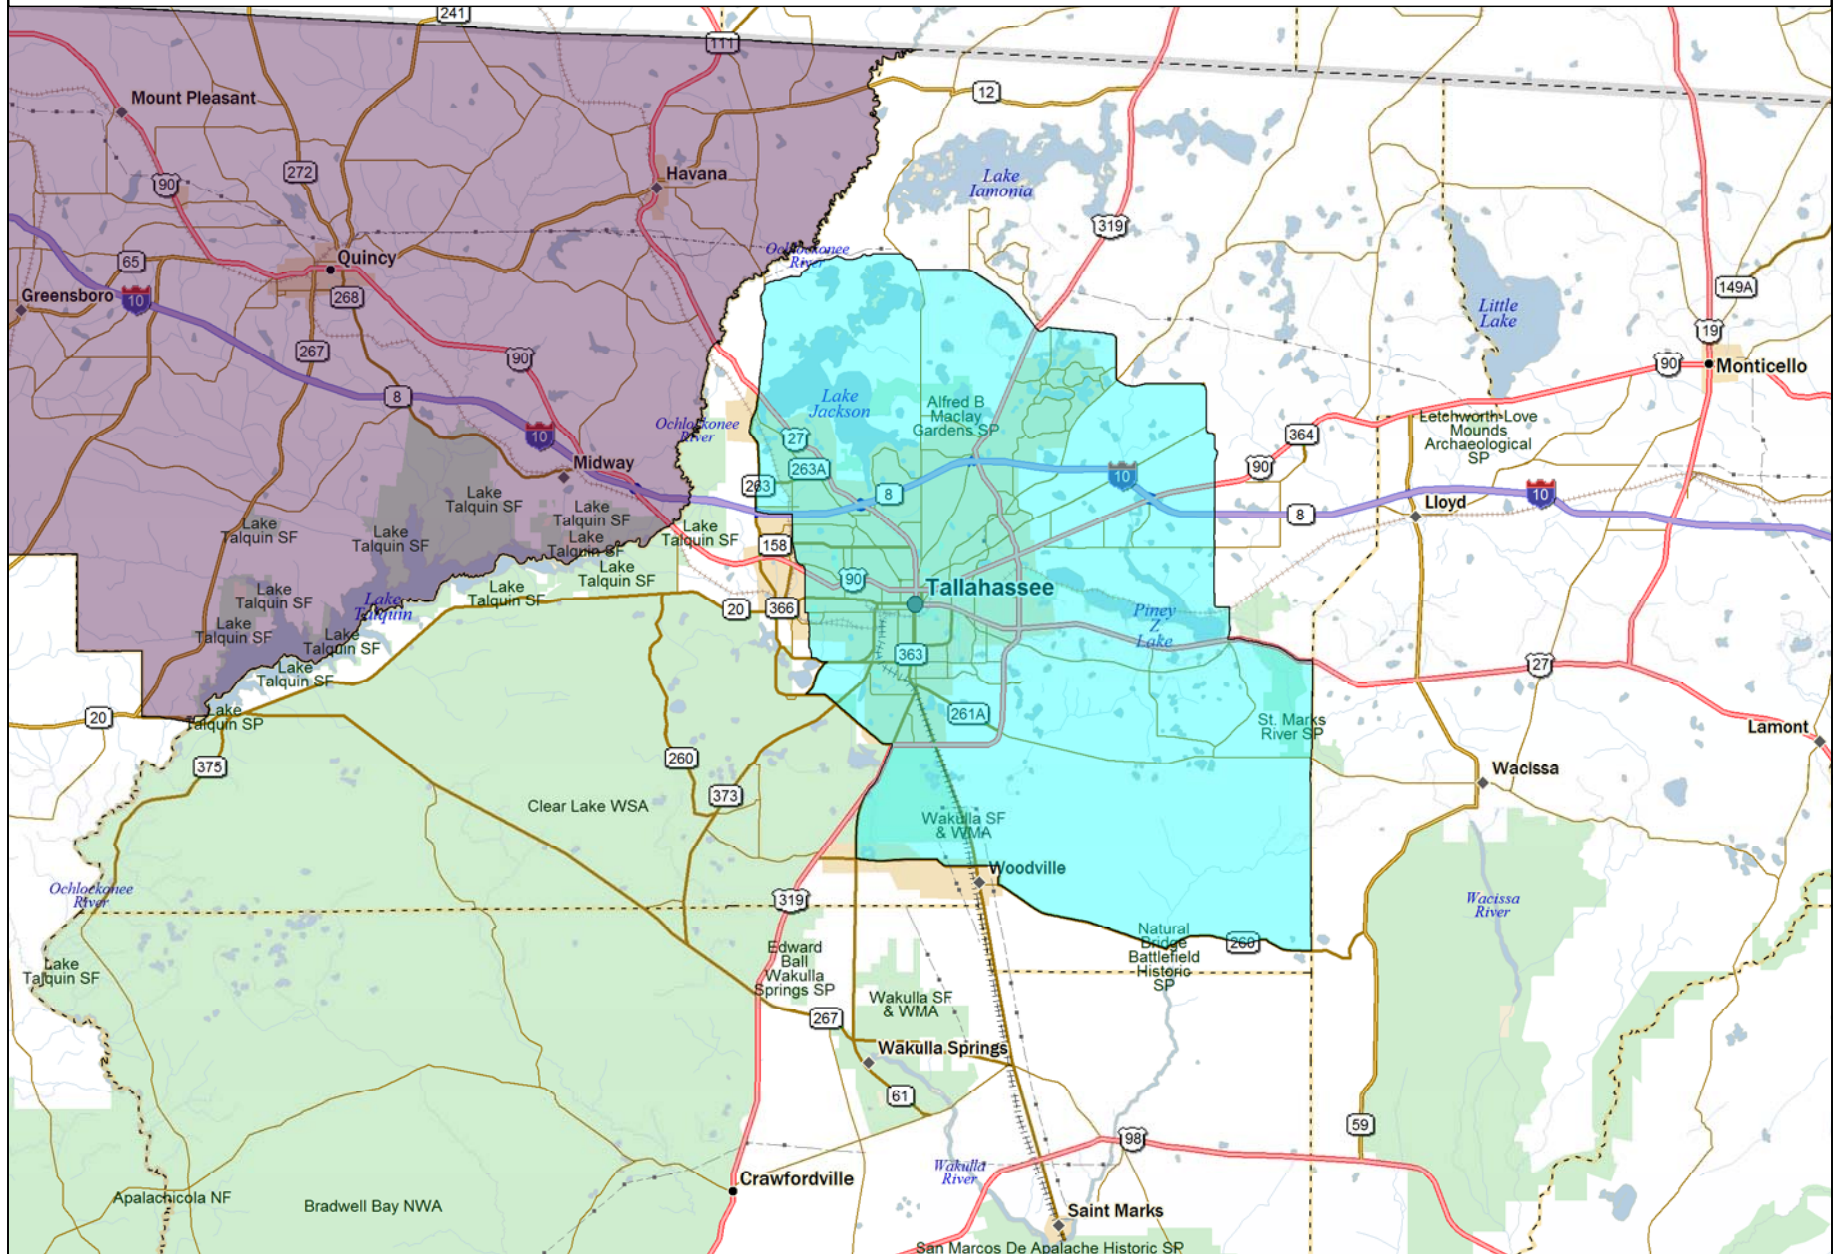

Leon County

Data use subject to license.

© DeLorme. DeLorme Street Atlas USA® 2013.

www.delorme.com

Scale 1 : 375,000

1" = 5.92 mi

Data Zoom 9-1