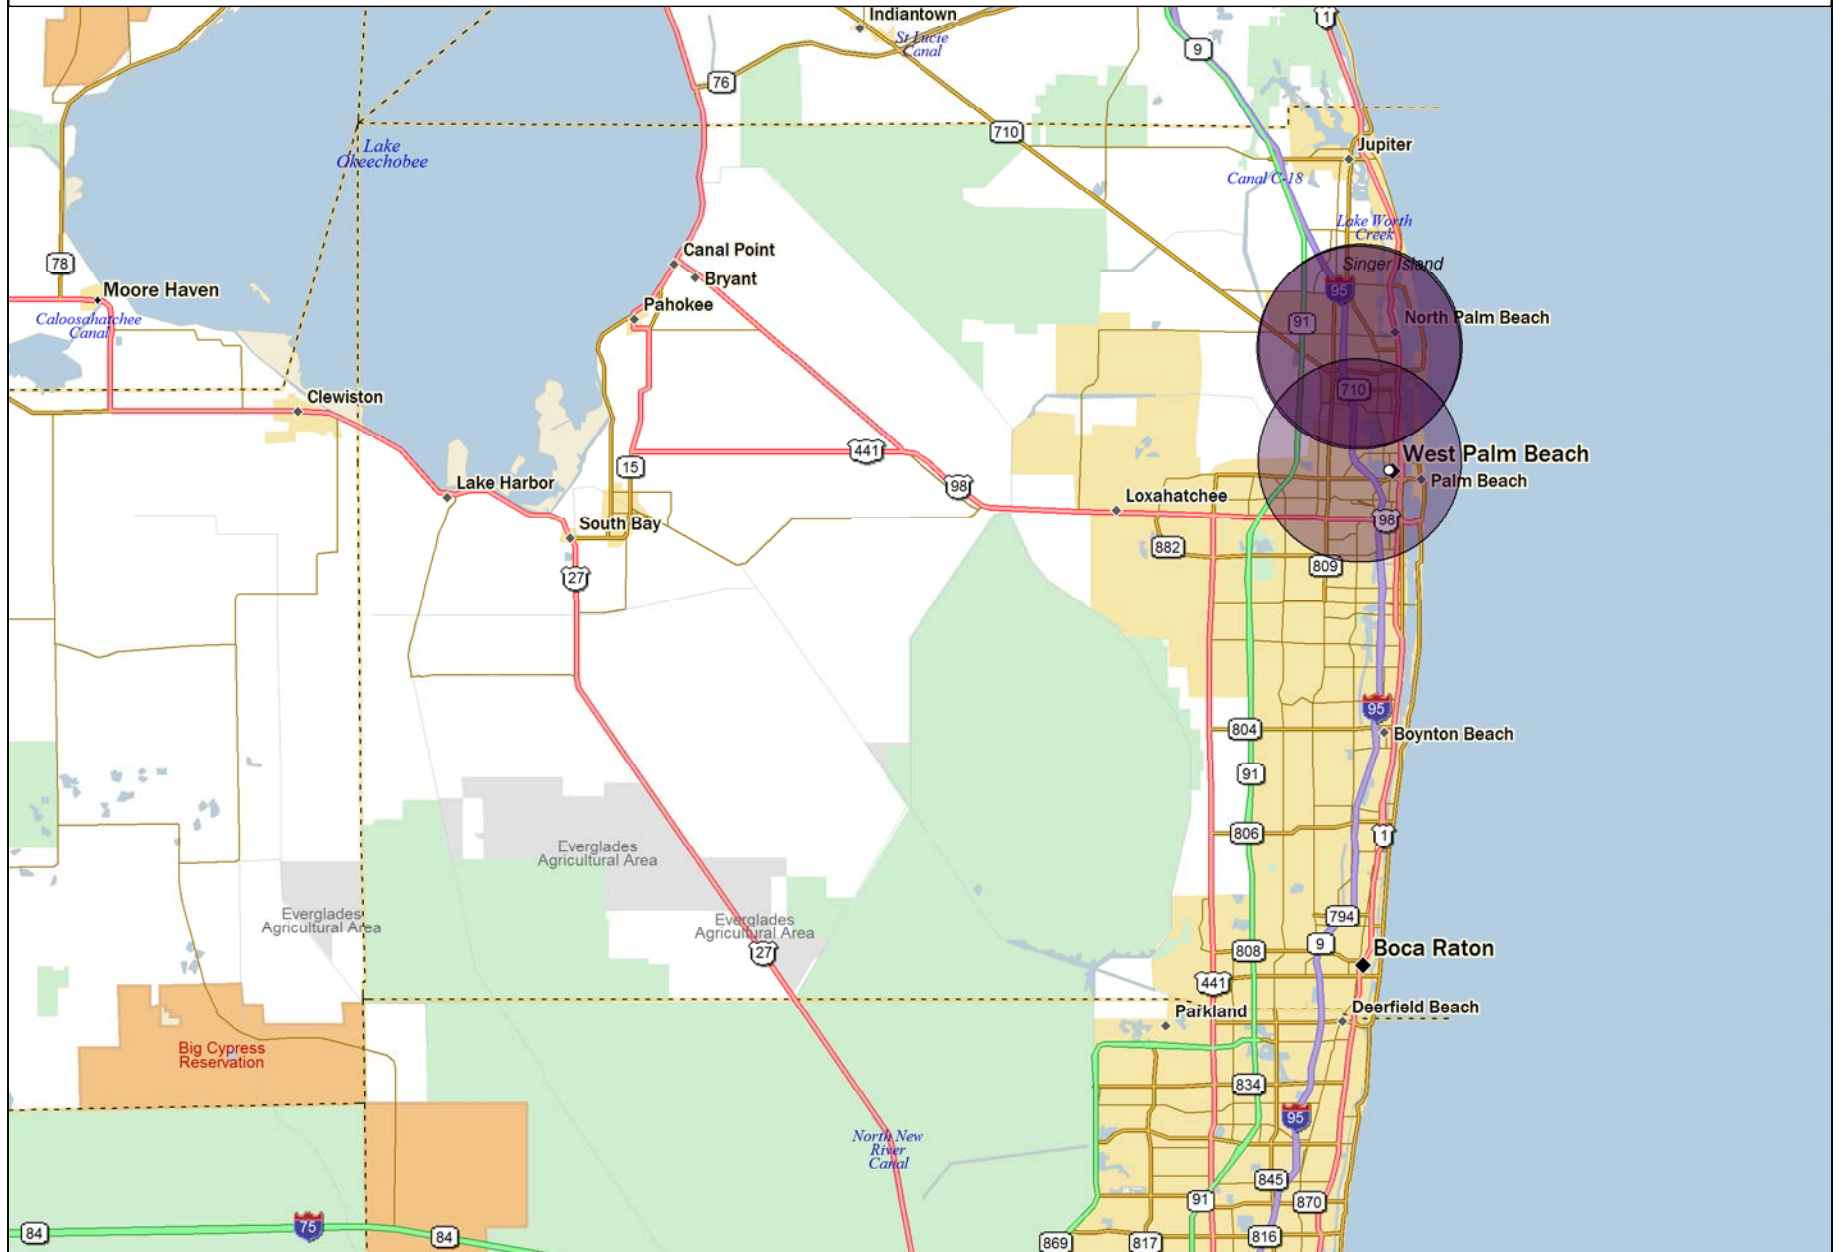

Palm Beach County

Data use subject to license.

© DeLorme. DeLorme Street Atlas USA® 2013.

www.delorme.com

Scale 1 : 600,000

1" = 9.47 mi

Data Zoom 8-4