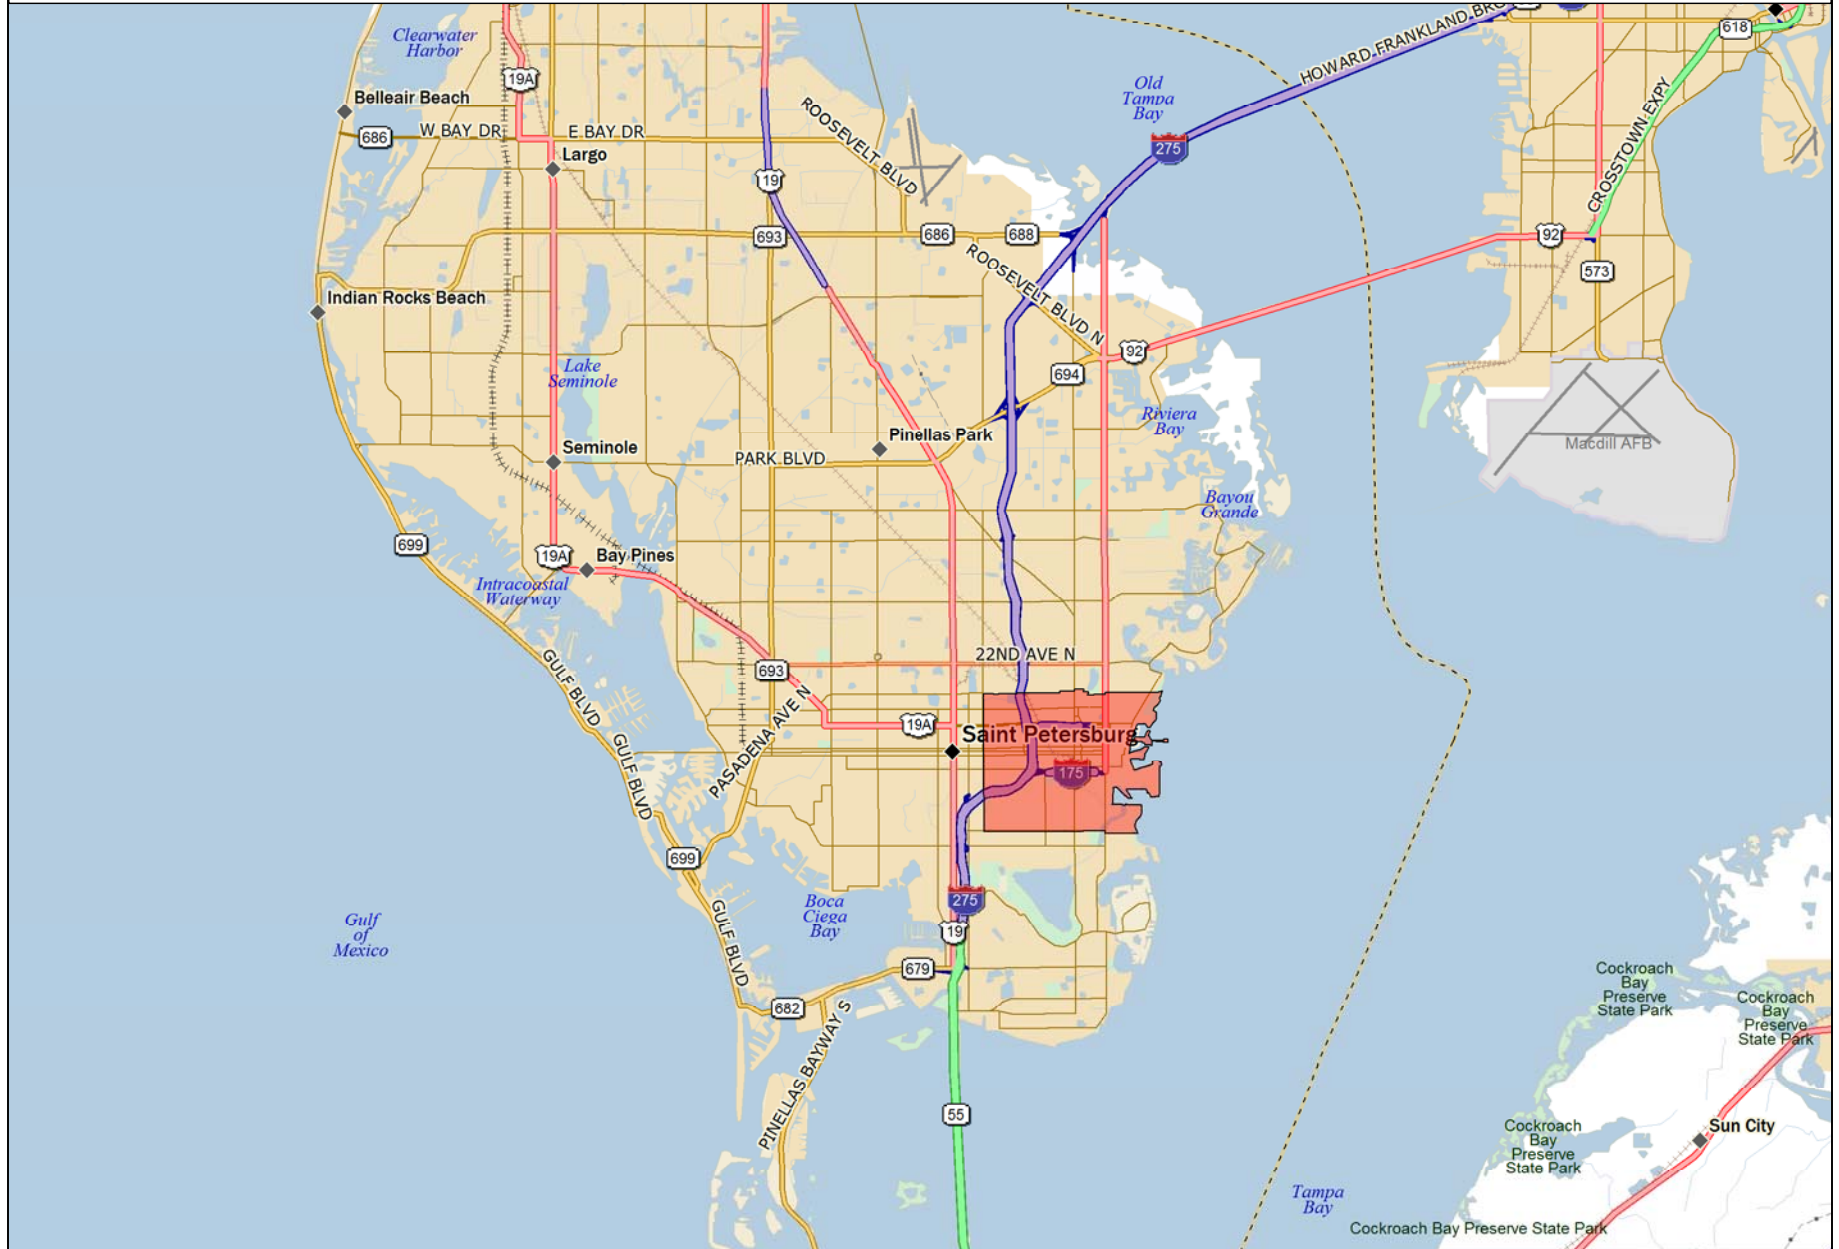

# Pinellas County

Data use subject to license.

© DeLorme. DeLorme Street Atlas USA® 2013.

www.delorme.com

Scale 1 : 200,000

1" = 3.16 mi

Data Zoom 10-0