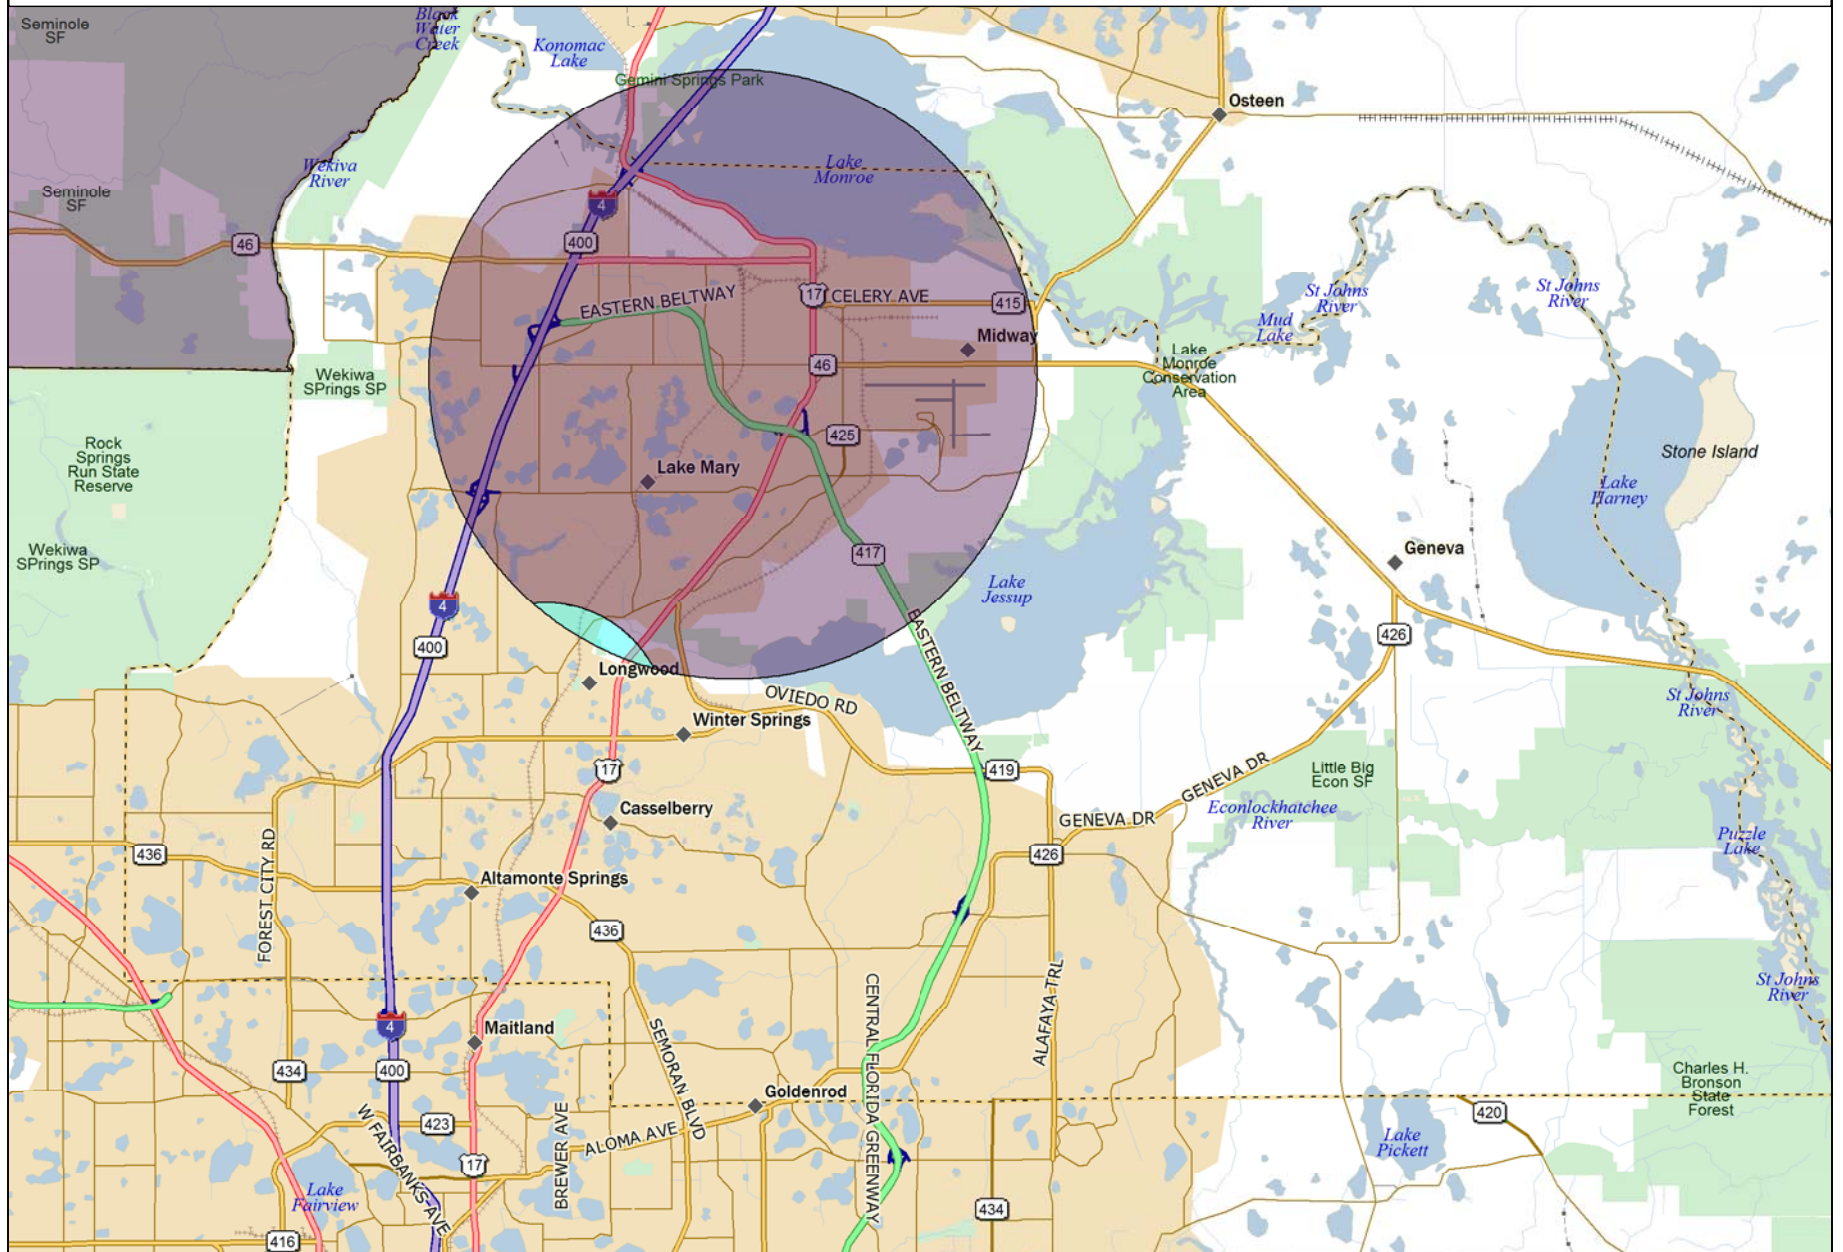

Seminole County

Data use subject to license.

© DeLorme. DeLorme Street Atlas USA® 2013.

www.delorme.com

Scale 1 : 200,000

1" = 3.16 mi

Data Zoom 10-0