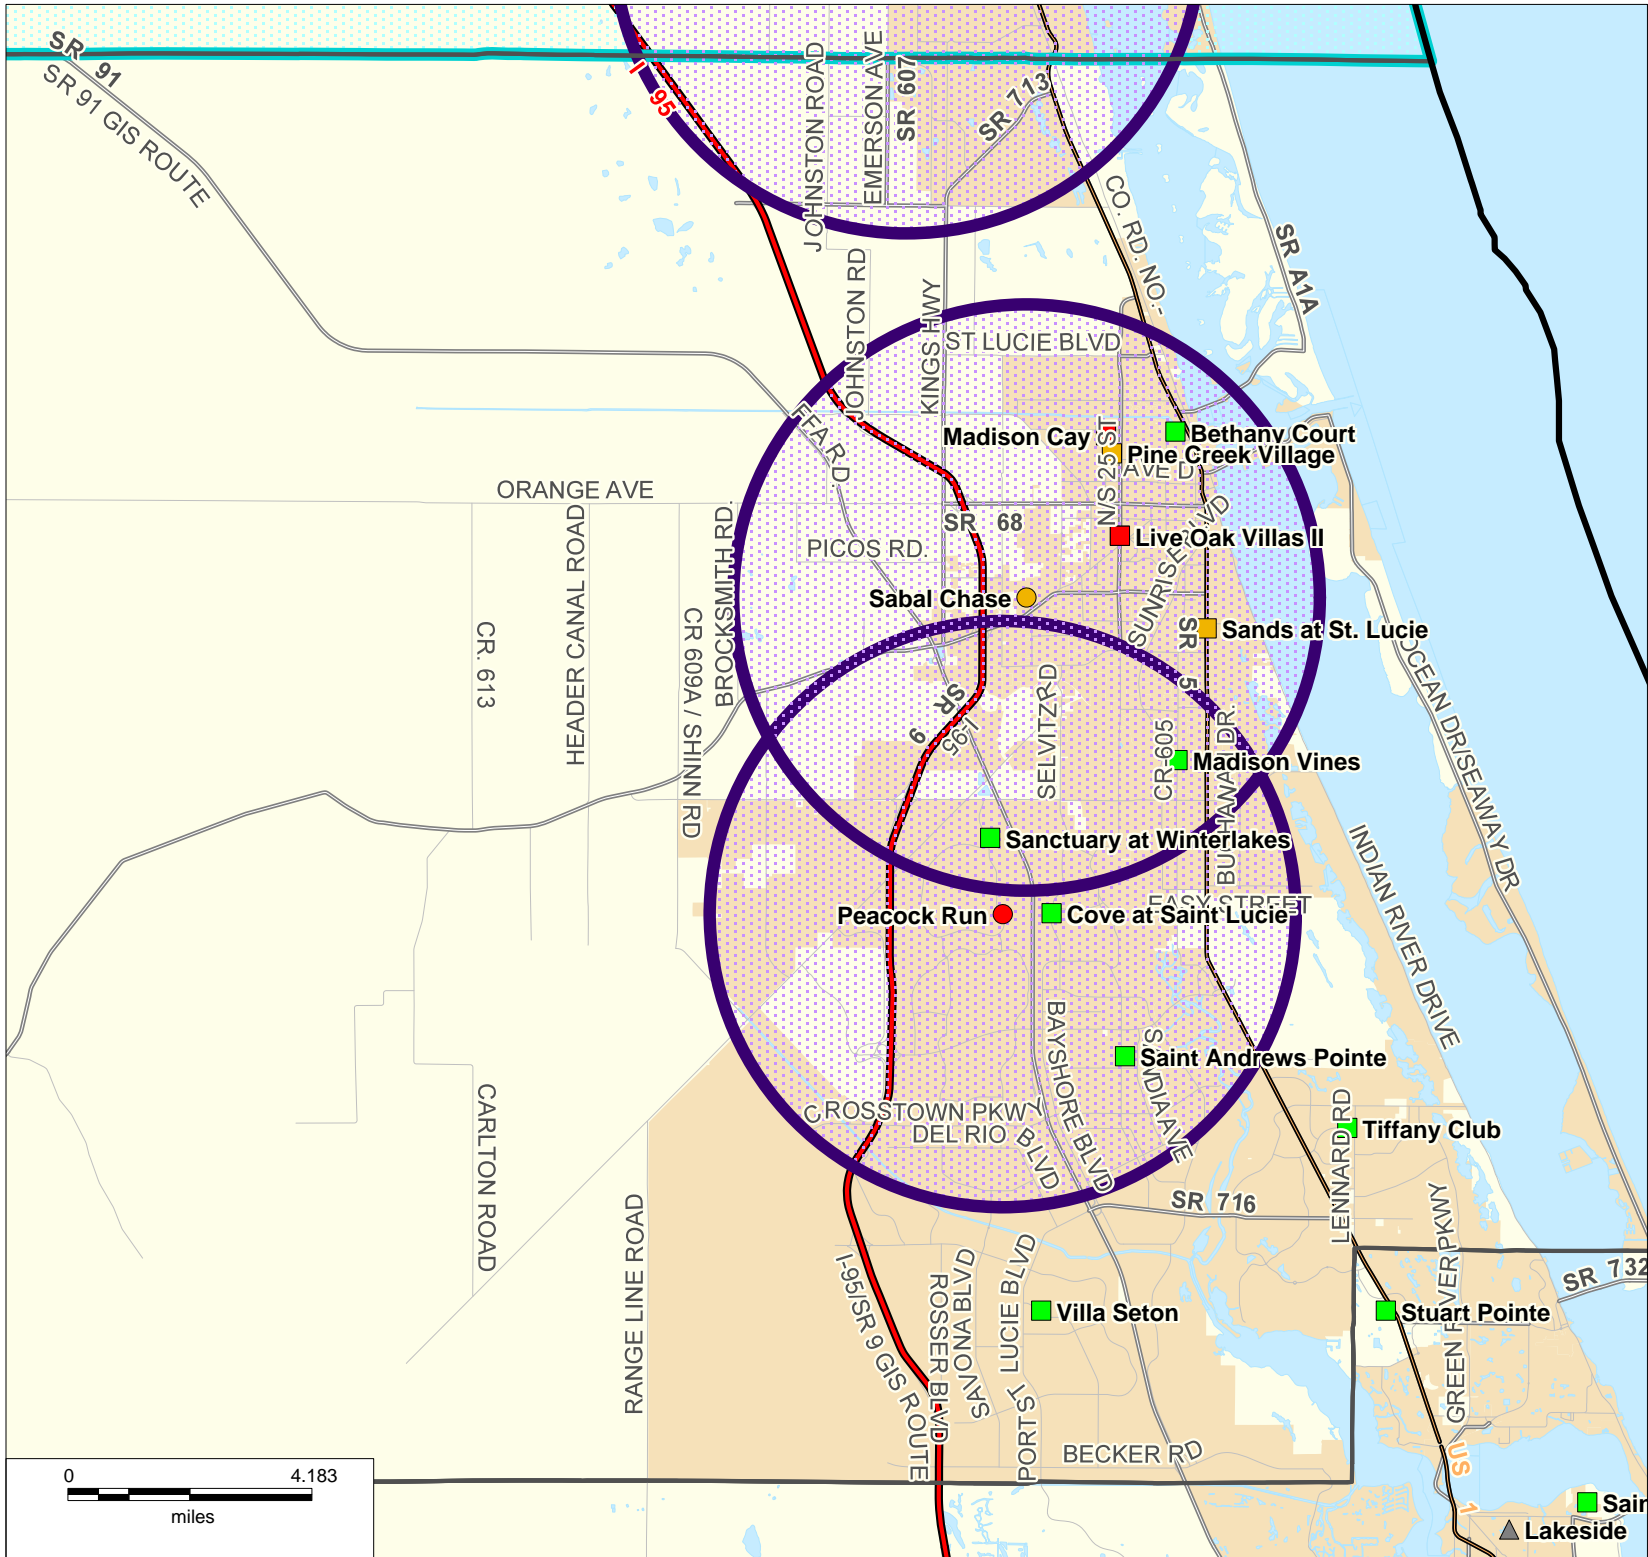

# St. Lucie County Proposed Limited Development Area

## Average Occupancy 10/12-3/13

\*Active Developments unless noted

This map may not reflect the complete LDA boundary for this county. Please refer to the draft description of the LDA boundaries, which is posted along with these maps.  
 Map as of 5.6.2013