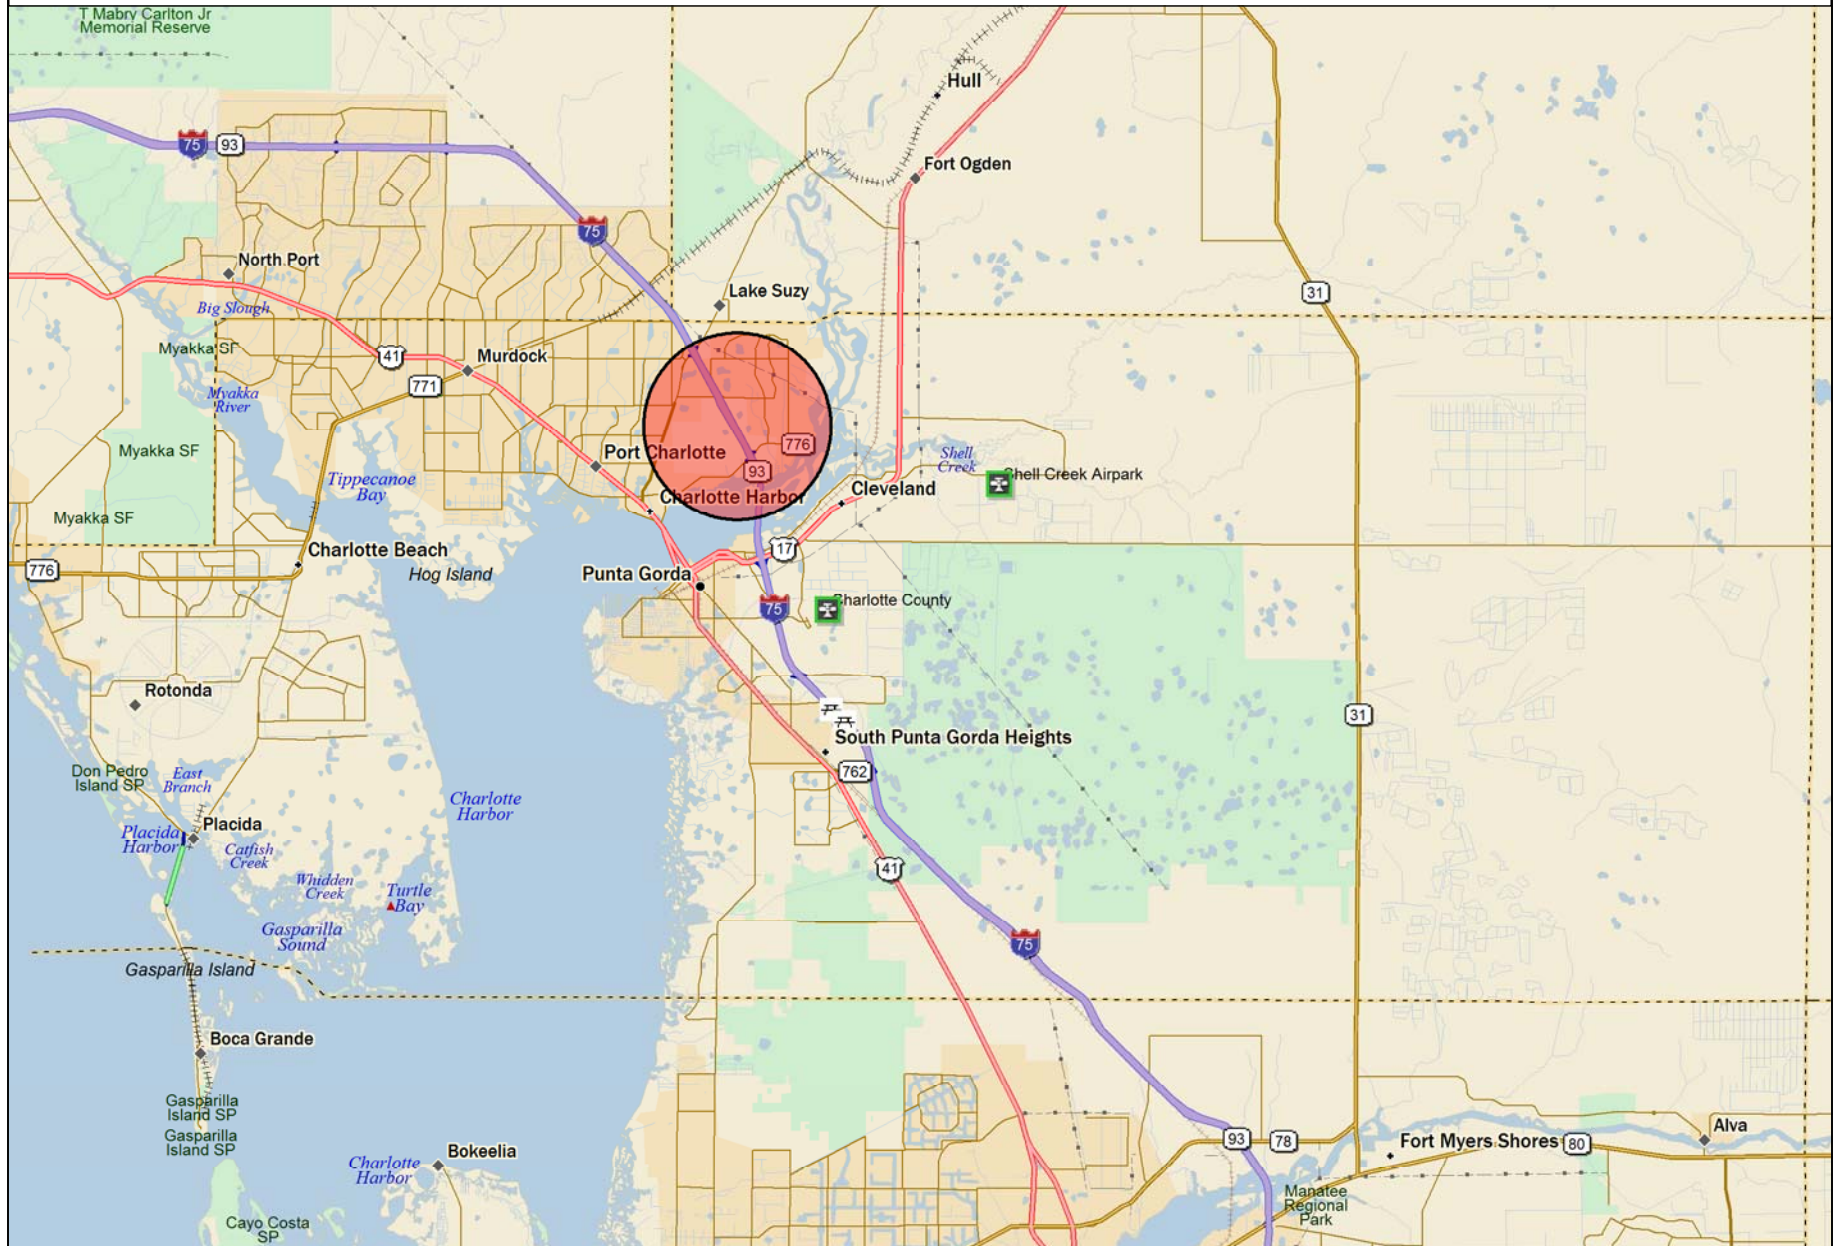

Charlotte County Restricted Area

Data use subject to license.

© DeLorme. DeLorme Street Atlas USA® 2013.

www.delorme.com

Scale 1 : 325,000

1" = 5.13 mi

Data Zoom 9-3