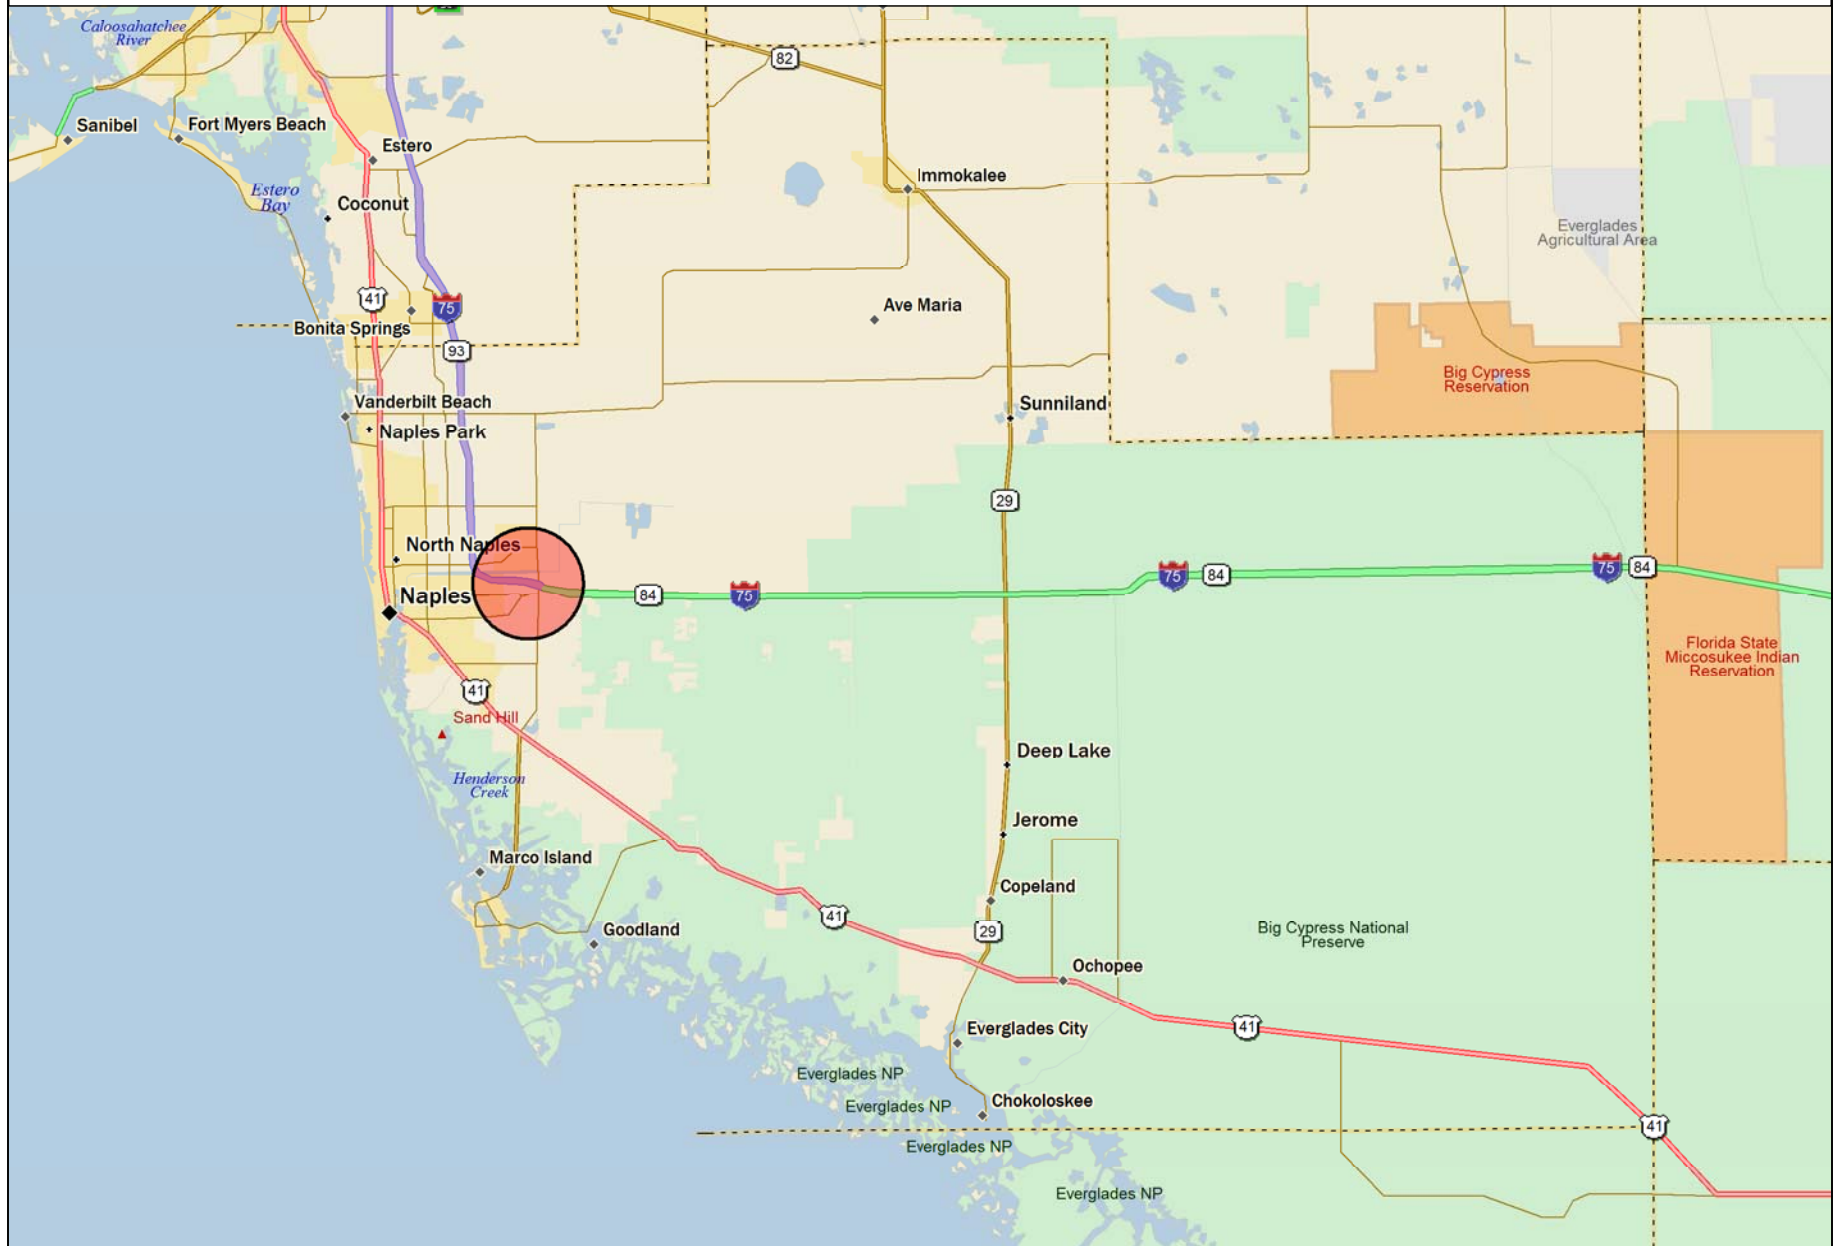

Collier County Restricted Area

Data use subject to license.

© DeLorme. DeLorme Street Atlas USA® 2013.

www.delorme.com

Scale 1 : 550,000

1" = 8.68 mi

Data Zoom 8-5