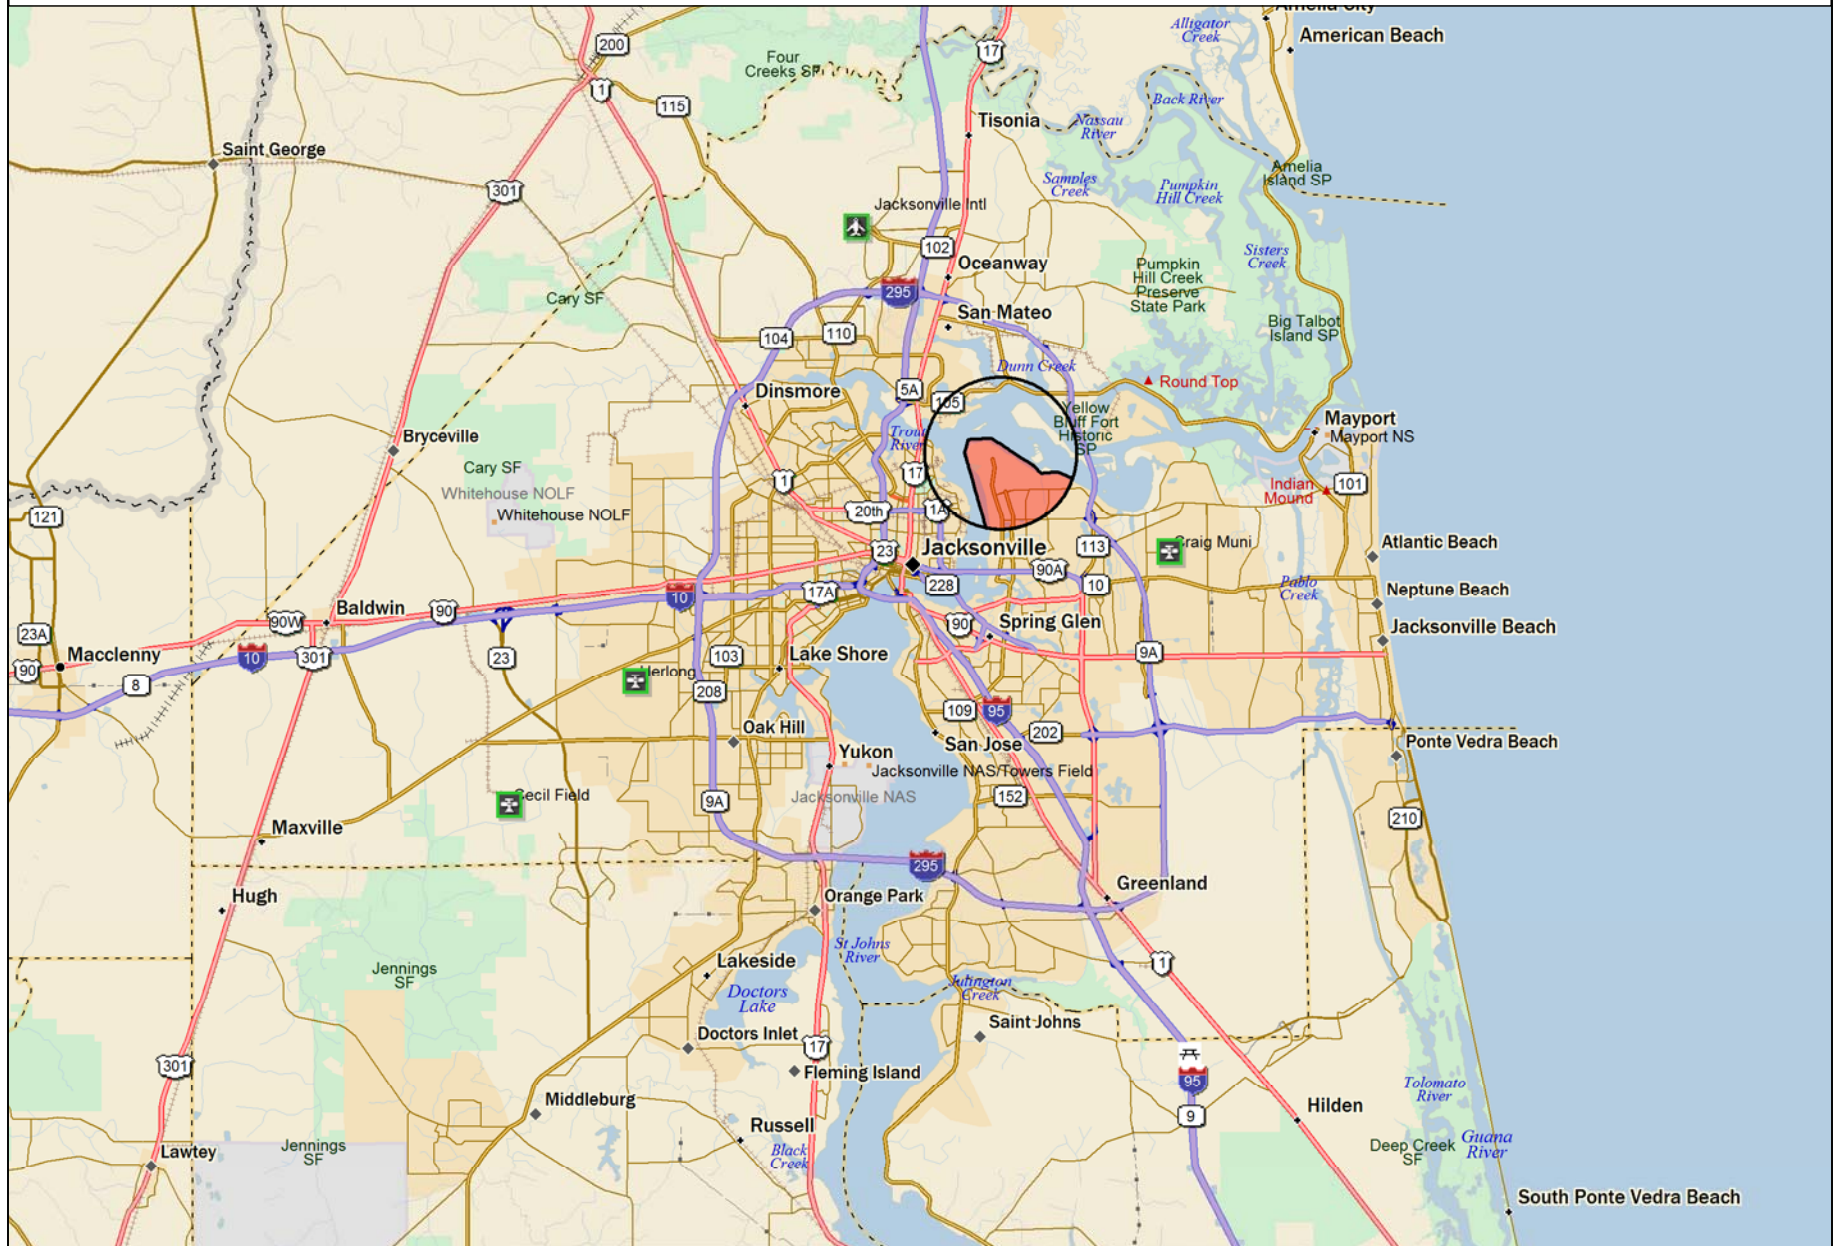

# Duval County Restricted Area

Data use subject to license.

© DeLorme. DeLorme Street Atlas USA® 2013.

www.delorme.com

Scale 1 : 400,000

1" = 6.31 mi

Data Zoom 9-0