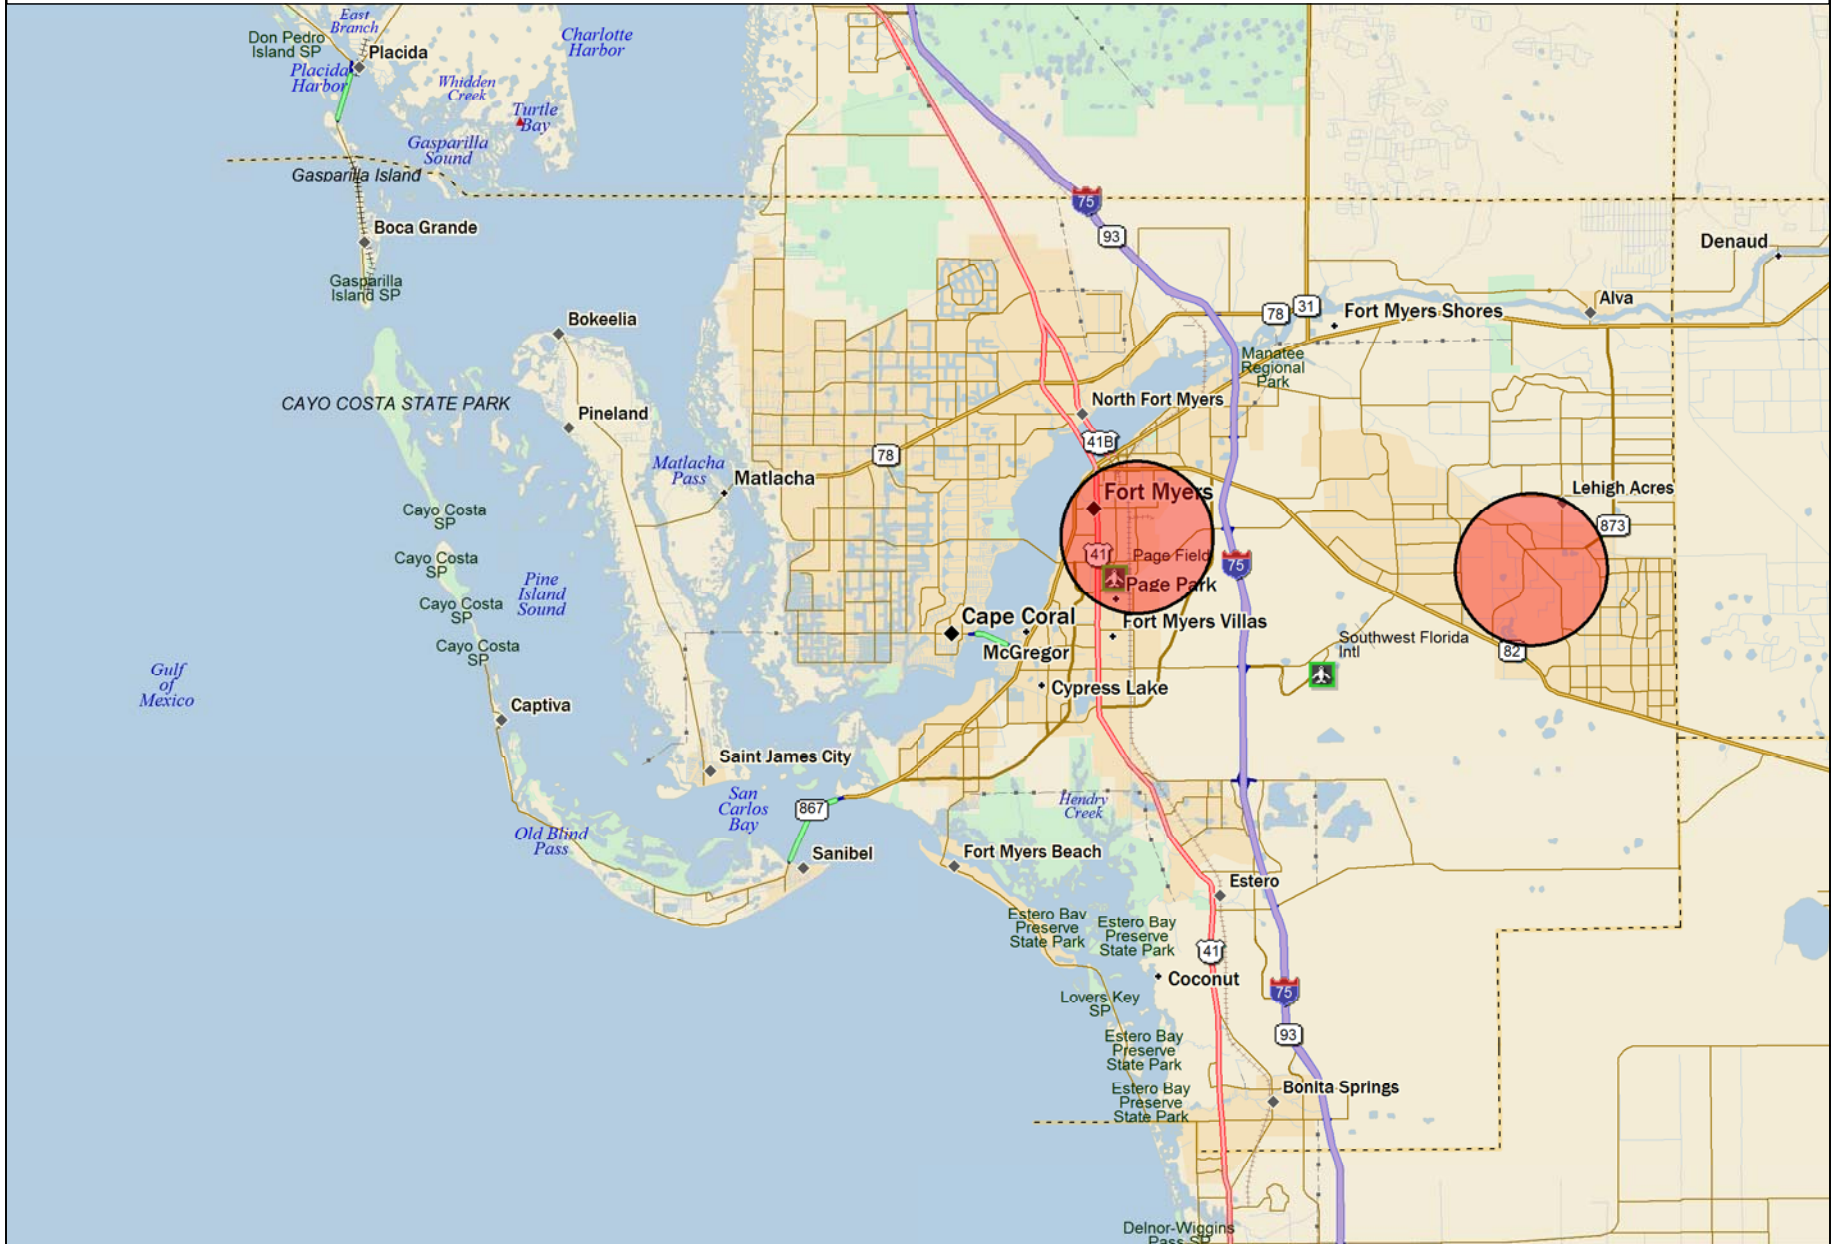

# Lee County Restricted Area

Data use subject to license.

© DeLorme. DeLorme Street Atlas USA® 2013.

www.delorme.com

Scale 1 : 400,000

1" = 6.31 mi

Data Zoom 9-0