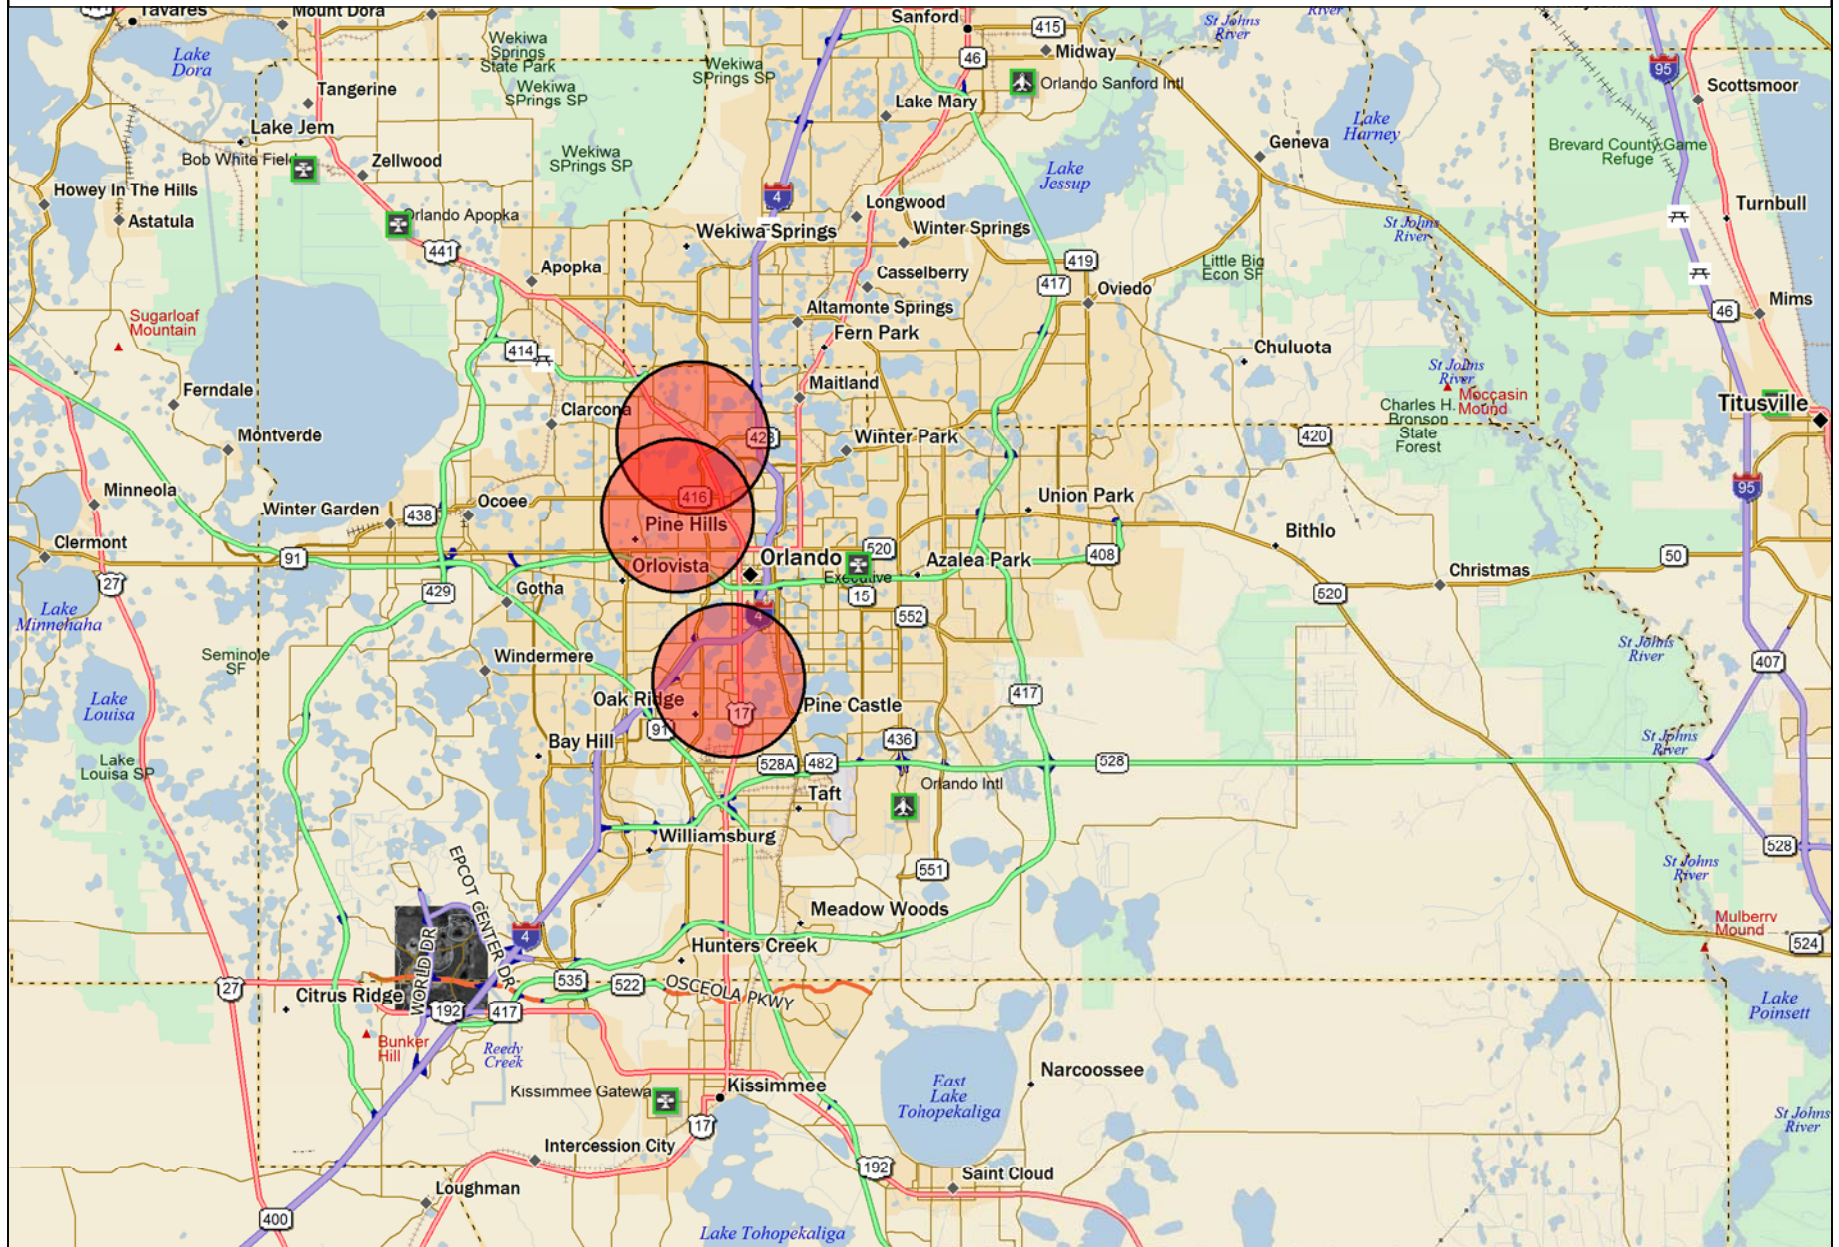

Orange County Restricted Area

Data use subject to license.

© DeLorme. DeLorme Street Atlas USA® 2013.

www.delorme.com

Scale 1 : 400,000

1" = 6.31 mi

Data Zoom 9-0