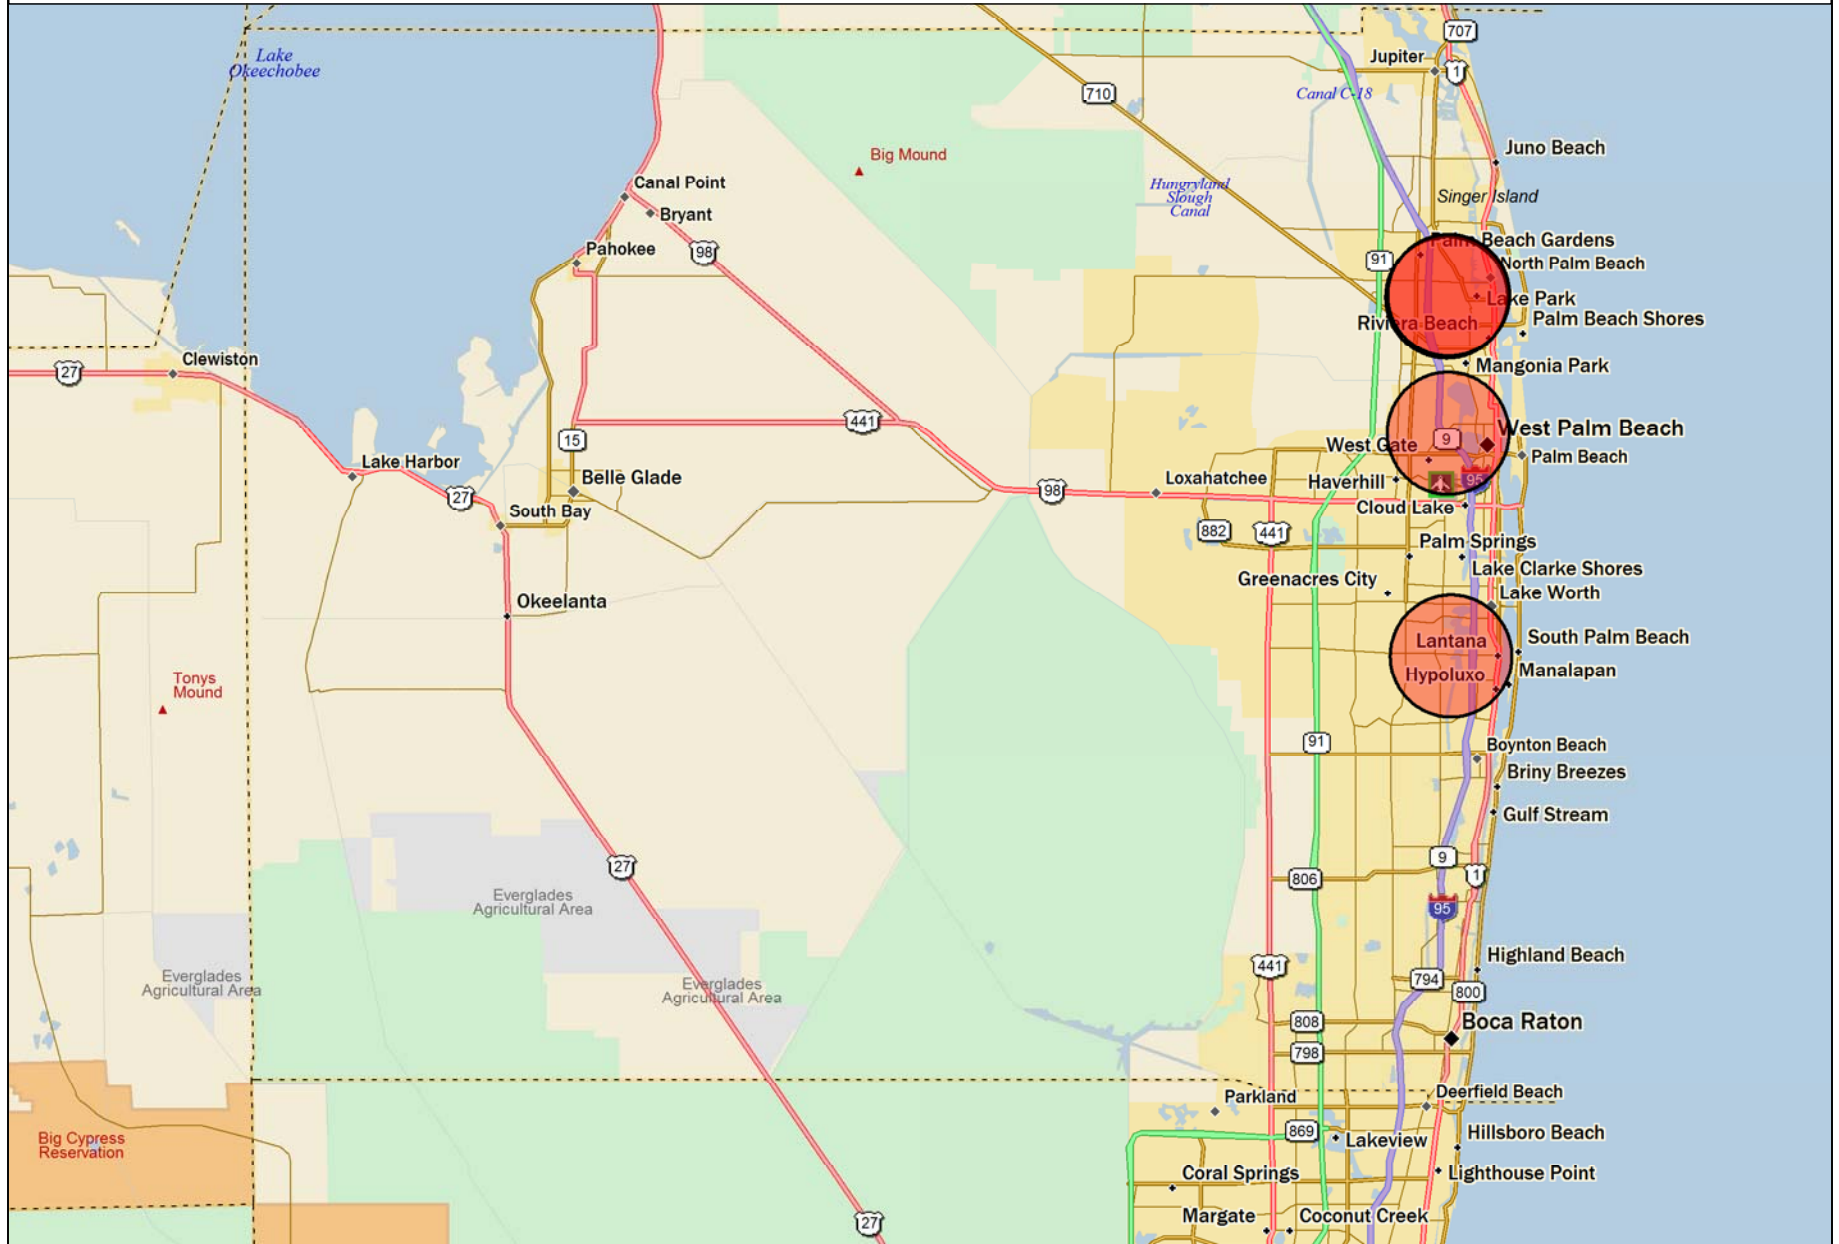

Palm Beach County Restricted Area

Data use subject to license.

© DeLorme. DeLorme Street Atlas USA® 2013.

www.delorme.com

Scale 1 : 500,000

1" = 7.89 mi

Data Zoom 8-6