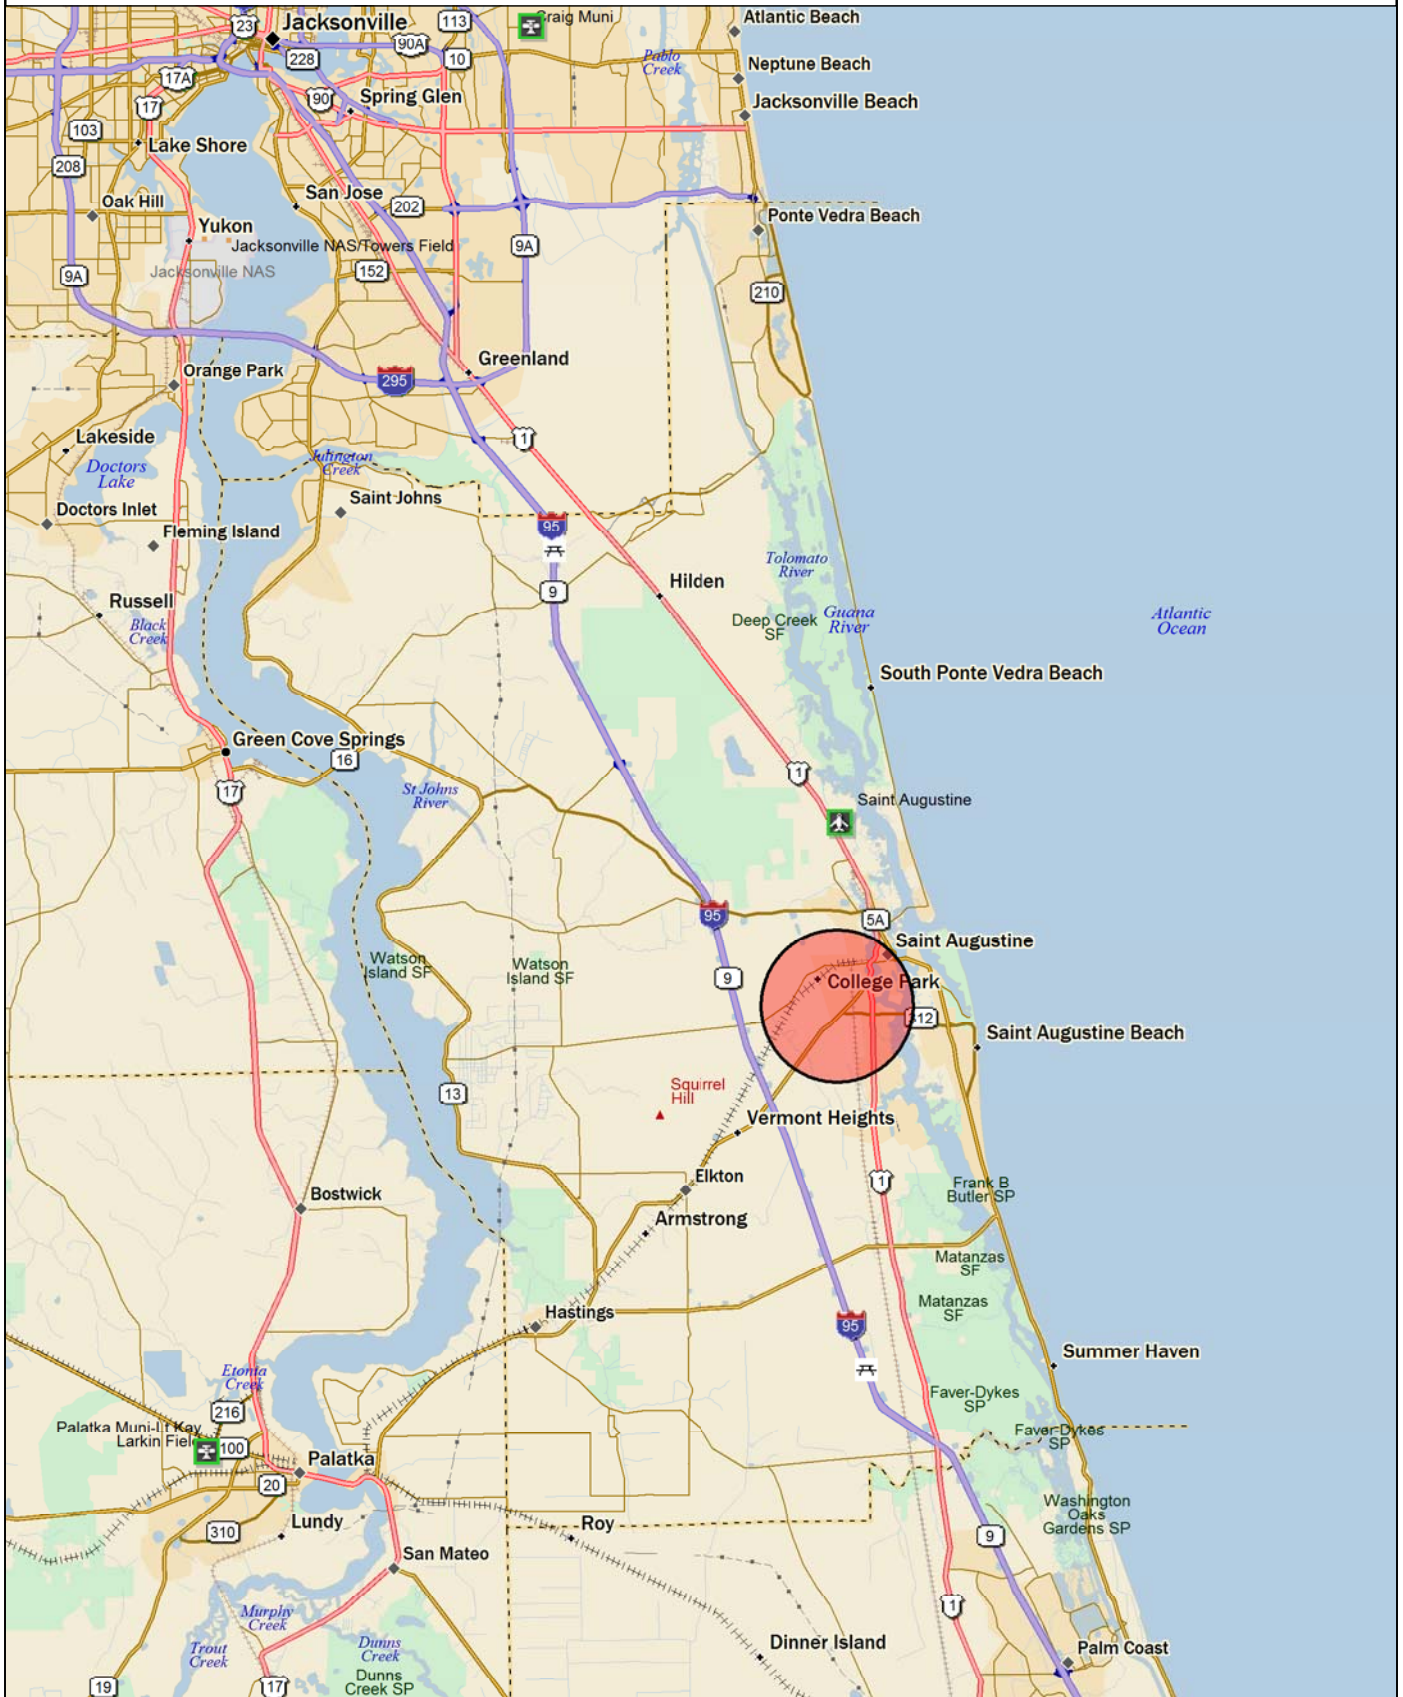

Saint Johns County Restricted Area

Data use subject to license.

© DeLorme. DeLorme Street Atlas USA® 2013.

www.delorme.com

Scale 1 : 400,000

1" = 6.31 mi

Data Zoom 9-0