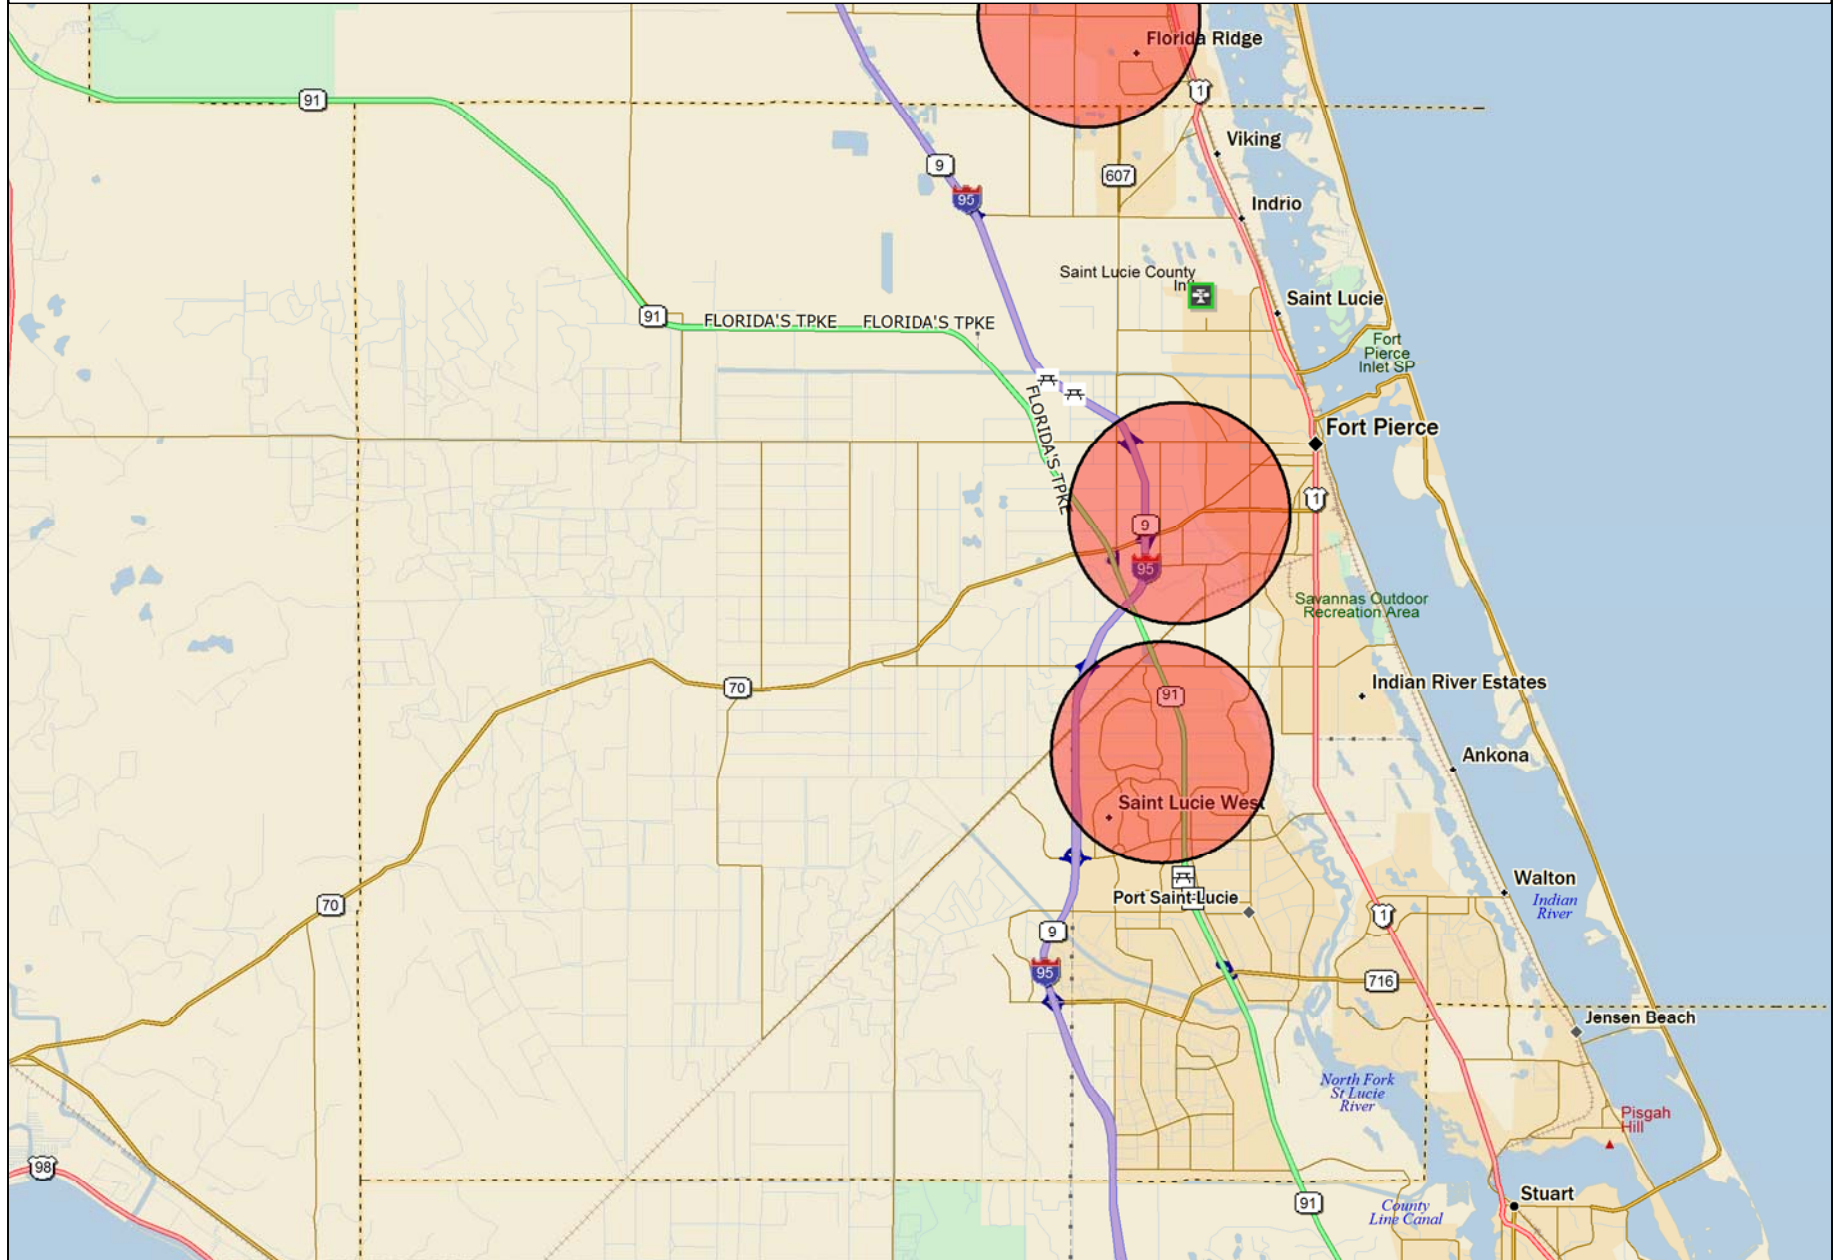

Saint Lucie County Restricted Area

Data use subject to license.

© DeLorme. DeLorme Street Atlas USA® 2013.

www.delorme.com

Scale 1 : 275,000

1" = 4.34 mi

Data Zoom 9-5