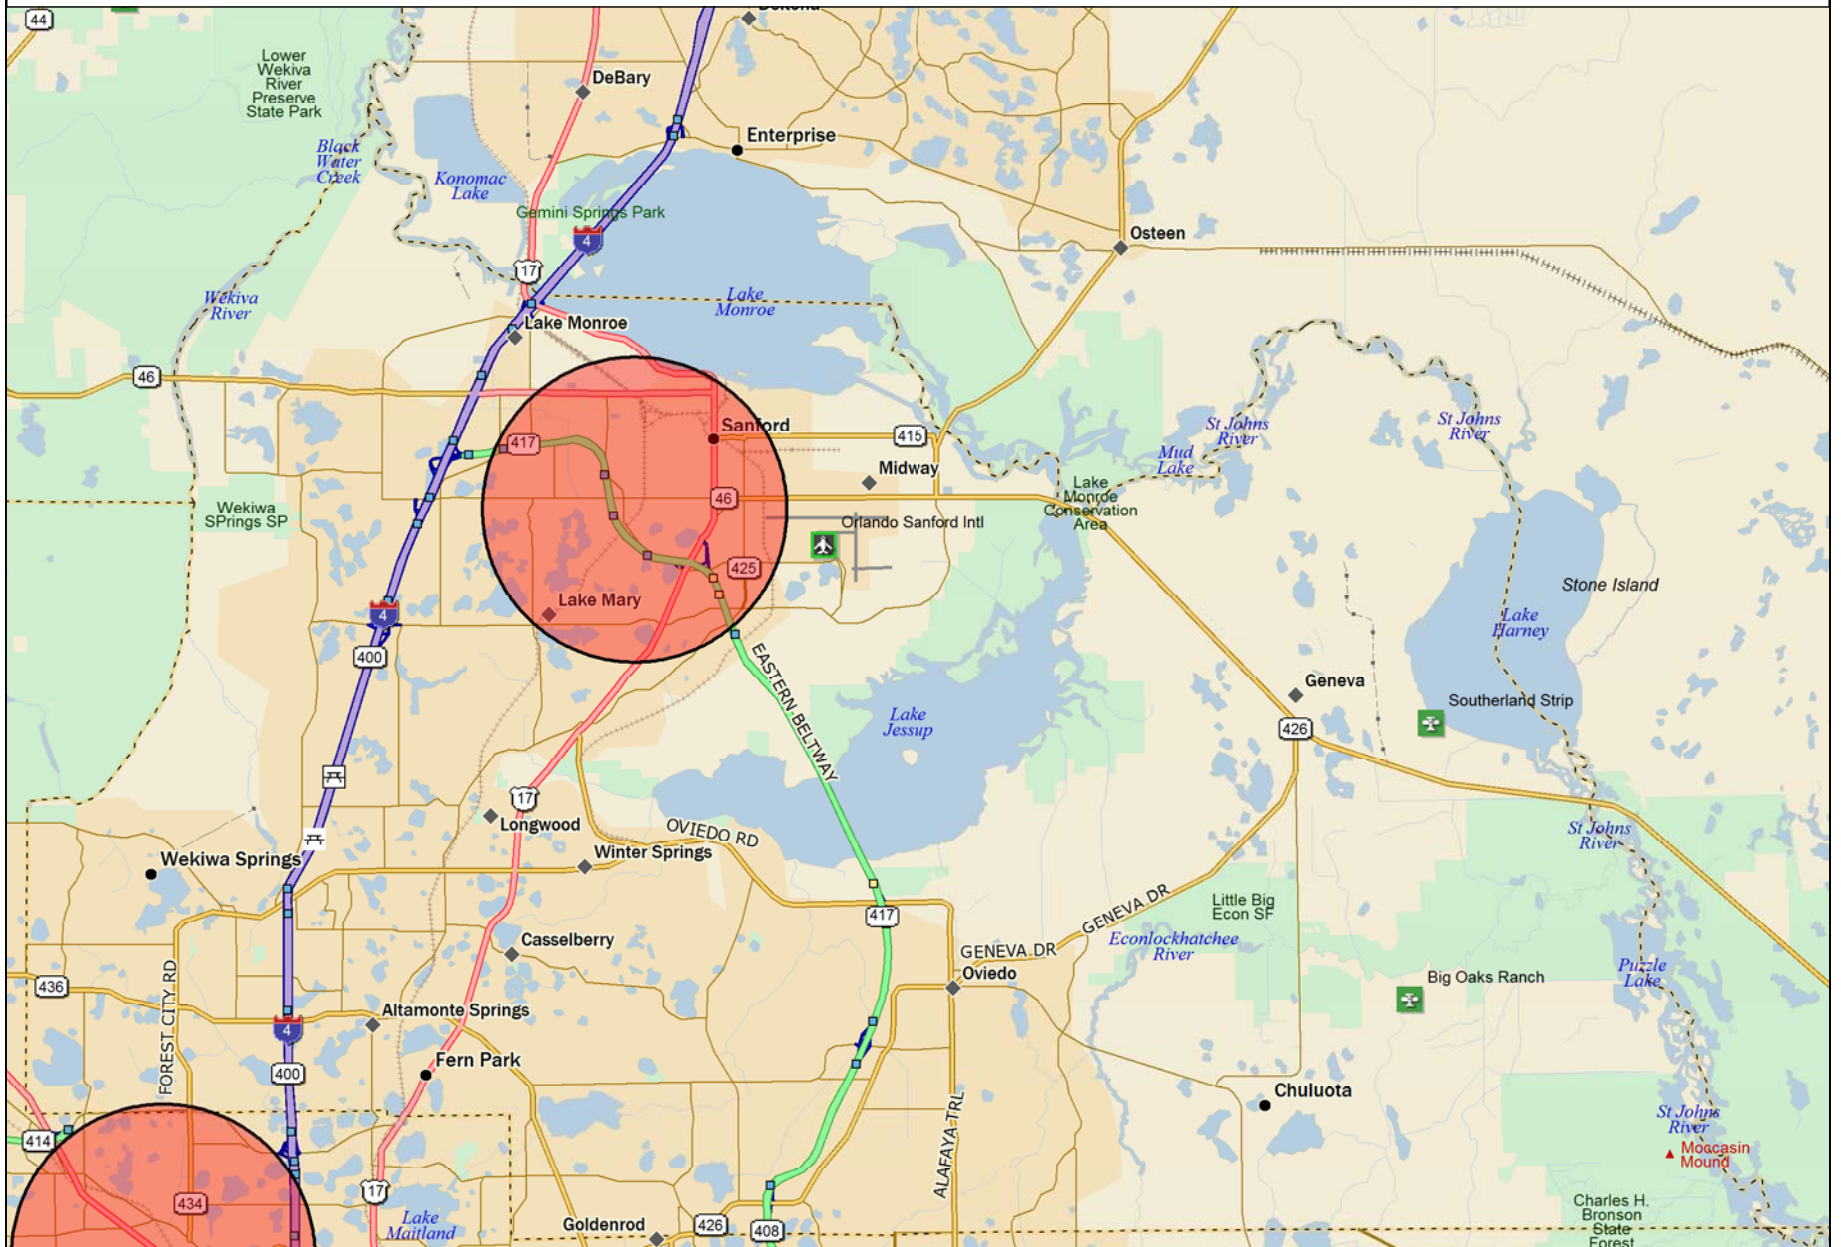

Seminole County Restricted Area

Data use subject to license.

© DeLorme. DeLorme Street Atlas USA® 2013.

www.delorme.com

Scale 1 : 200,000

1" = 3.16 mi

Data Zoom 10-0